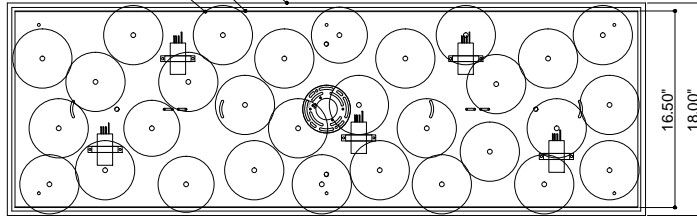

CANOPY DETAIL

- 18\"/>
- 16.5\"/>
- 5.0\"/>

TOP VIEW

FRONT VIEW