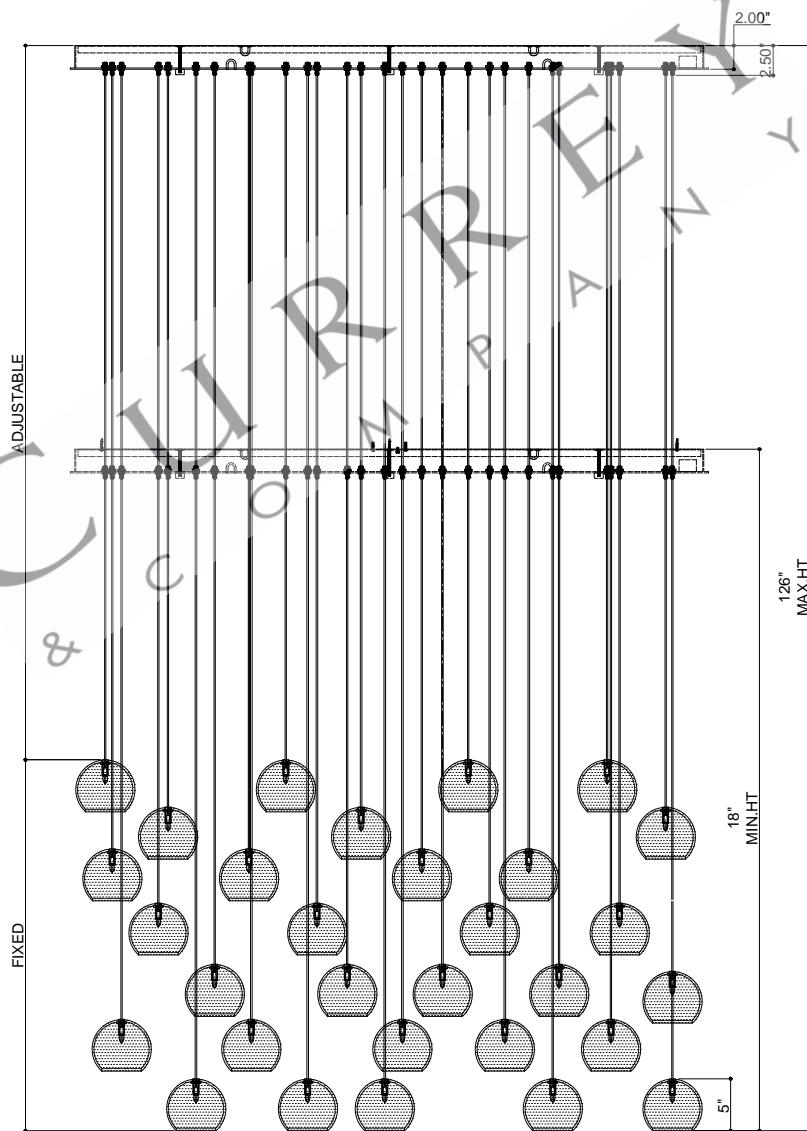

CANOPY DETAIL

- 18\"/>
- 16.5\"/>
- 5.0\"/>

TOP VIEW

FRONT VIEW