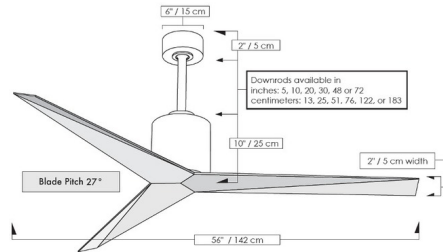

Description

The Atlas Fan Eliza Ceiling Fan is a wet location fan featuring a unique blade shape designed to maximize air movement at the outer edge of the blade, resulting in more efficient air velocity rings, less blade drag, and greater motor optimization. DC motor constructed of cast aluminum and heavy stamped steel. 56 inch blade span and 27 degree blade pitch. Includes a vaulted ceiling canopy for up to 30 degrees, 10 inch downrod, 6-speed RF remote control with reverse function in Black, and a 6-speed wireless Decora-style wall control in White. ETL listed. Lifetime limited warranty.

Shown in gloss white / walnut tone

Specifications

BLADE COLOR	Walnut Tone
BODY FINISH	Gloss White
WATTAGE	N/A
DIMMER	N/A
DIMENSIONS	56"W x 22"H
BULB	N/A
COUNTRY OF ORIGIN	China

CLICK TO VIEW PRODUCT

Notes: