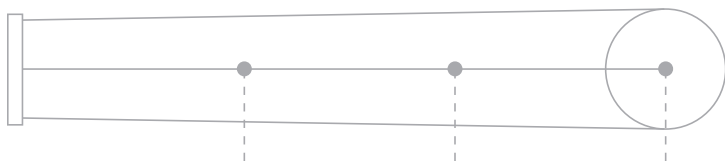

Technical Data	LED Type	RGB+W LED Tube
	Power Consumption	16W
	Power Supply	DC15V 3A, AC 100-240V
	Battery Compatibility	Built in Rechargeable Li-Ion
	Charge Time to Full	2-4 Hours (depending on depletion of battery)
	Runtime @ 100% Brightness	2.2 Hours of Runtime at 100% Brightness
	CRI (Ra)	98
	TLCI	95
	Color Temperature	2700K-6500K
	Dimming	0-100%
	Control	Dimming, 2.4G wireless control
	Dimensions	2 Ft Length / 1.9 Diameter
	Weight	1.9 LBS
	Cooling System	Passive
Mount	T12 & 1/4-20 via adaptor	
Warranty	Limited 1-Year	

Distance	1M	2M	3M
2700K	375 lux 34 fc	99 lux 9 fc	46 lux 4 fc
3300K	330 lux 30 fc	103 lux 9 fc	53 lux 4 fc
5600K	352 lux 32 fc	105 lux 9 fc	54 lux 4 fc
6500K	430 lux 39 fc	117 lux 10 fc	54 lux 4 fc