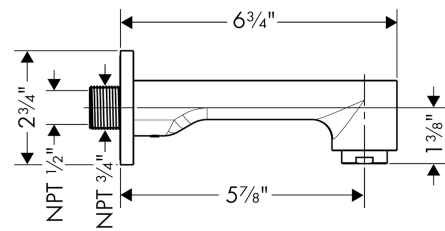

Metris S

Tub Spout

Finishes : **brushed nickel** Part no. : **14413821**

Description

Features

- Solid brass
- Includes: 1/2" female and 3/4" male adaptor

Item details

List Price \$ 230.00

Compliance

Product image

Scale drawing

Metris S

Tub Spout

Finishes : **brushed nickel**

Part no. : **14413821**

Exploded drawing

Year of production: **>06/07**

Metris S

Tub Spout

Finishes : **brushed nickel** Part no. : **14413821**

Spare parts list

Year of production: >06/07

Pos.	Description	Part no.	Price	PU
1	connecting thread	96472001	-	1
2	O-ring 16x2,5	98134000	-	1
3	hollow set screw M6x8	97810000	-	1
4	aerator cpl.	97163820	-	1