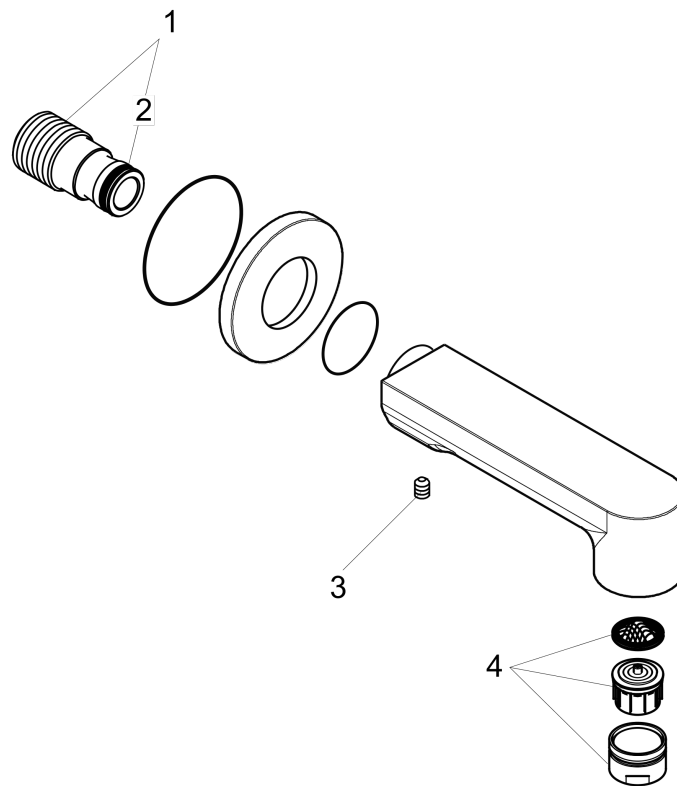

Metris S

Tub Spout

Finishes : **brushed nickel** Part no. : **14413821**

Description

Features

- Solid brass
- Includes: 1/2" female and 3/4" male adaptor

Item details

List Price \$ 230.00

Compliance

Product image

Scale drawing

Metris S

Tub Spout

Finishes : **brushed nickel**

Part no. : **14413821**

Exploded drawing

Year of production: **>06/07**

Metris S

Tub Spout

Finishes : **brushed nickel** Part no. : **14413821**

Spare parts list

Year of production: >06/07

Pos.	Description	Part no.	Price	PU
1	connecting thread	96472001	-	1
2	O-ring 16x2,5	98134000	-	1
3	hollow set screw M6x8	97810000	-	1
4	aerator cpl.	97163820	-	1