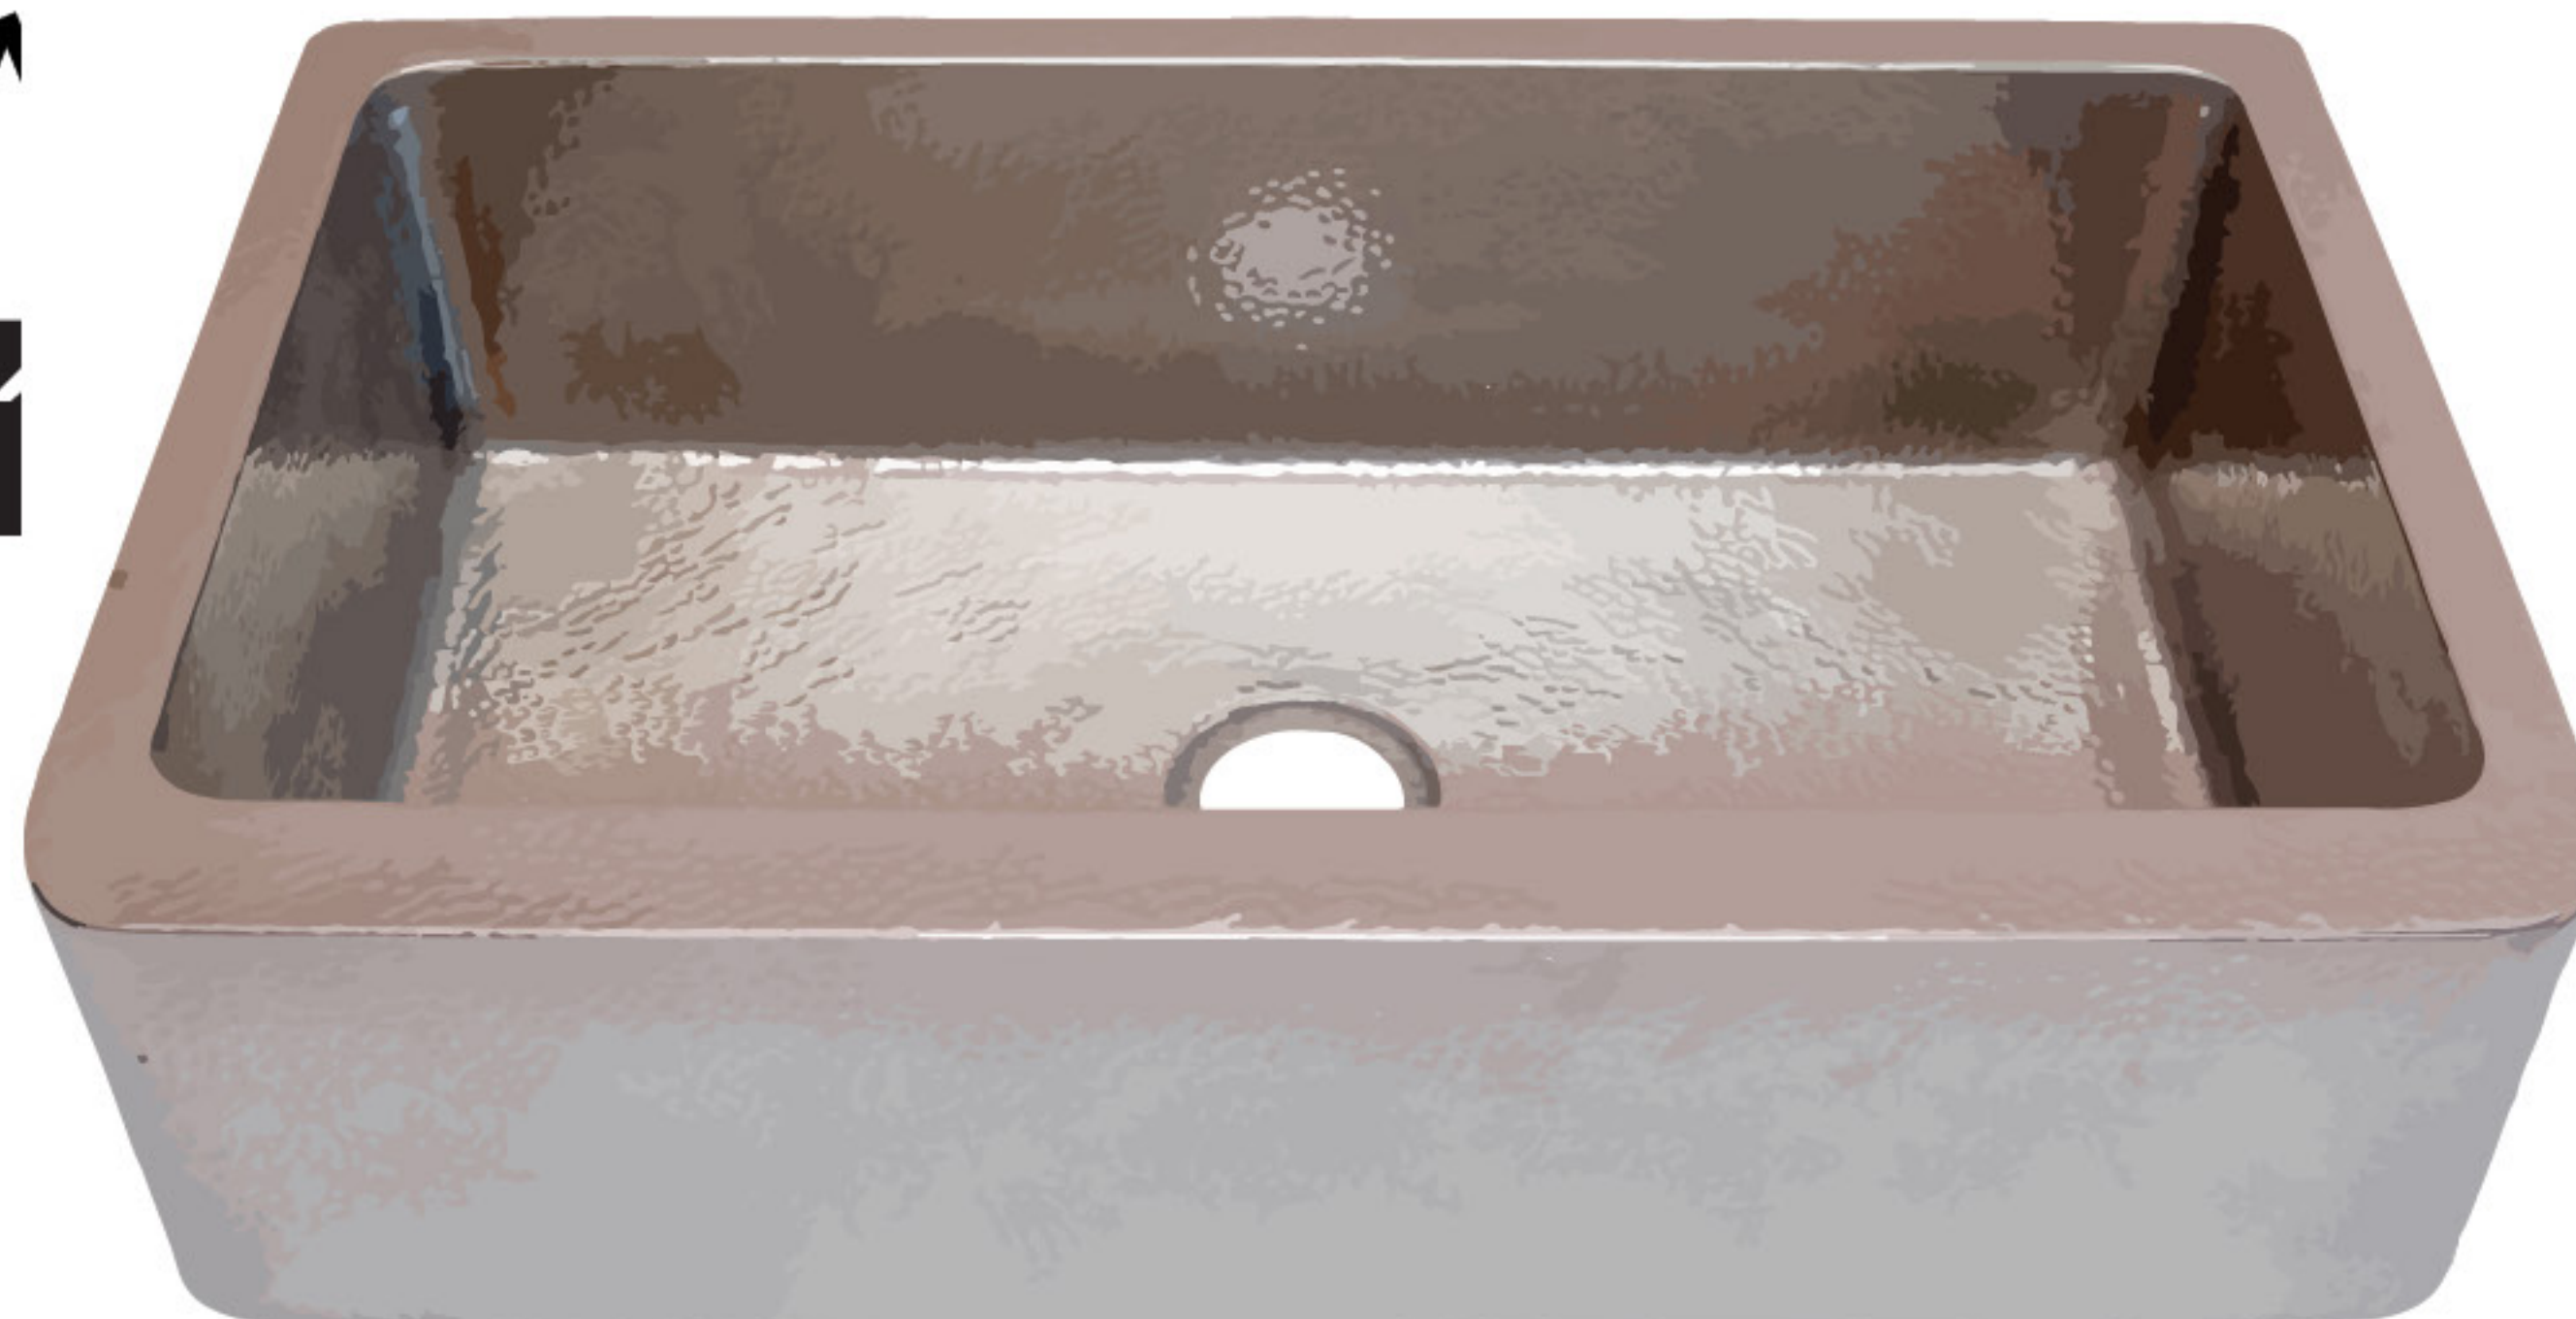

SK-021

FARMHOUSE KITCHEN SINK

← **36"** →

↑ **9.5"** ↓

↖ **23"** ↘

NOTE:
Every unit in this series is handmade by a skilled artisan. As a result, color, texture and size will vary slightly with each unit. The measurements displayed should be taken as an approximation of the finished product.