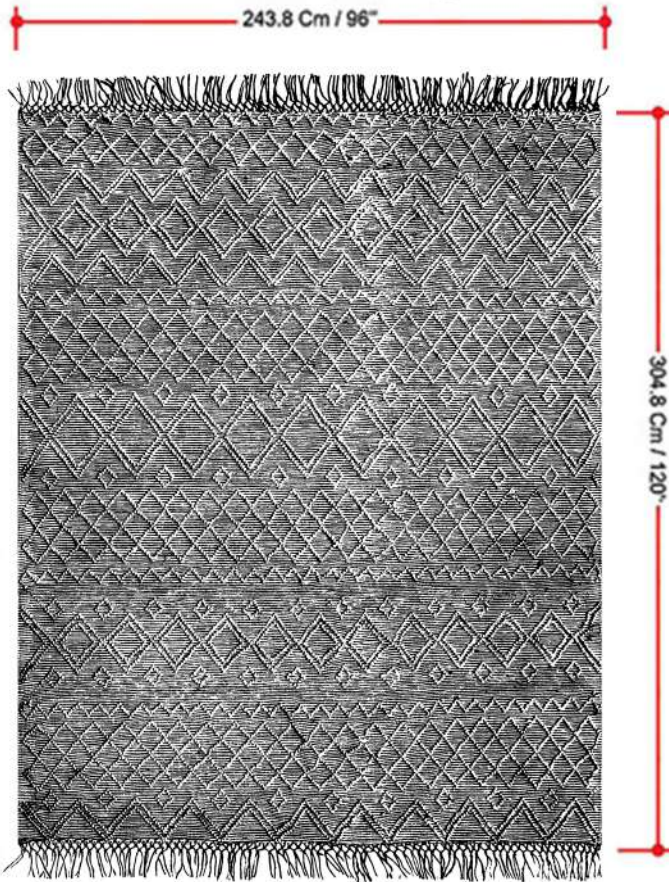

Jeffers 8'x10' Area Rug

Net Weight:35.27(Lbs)