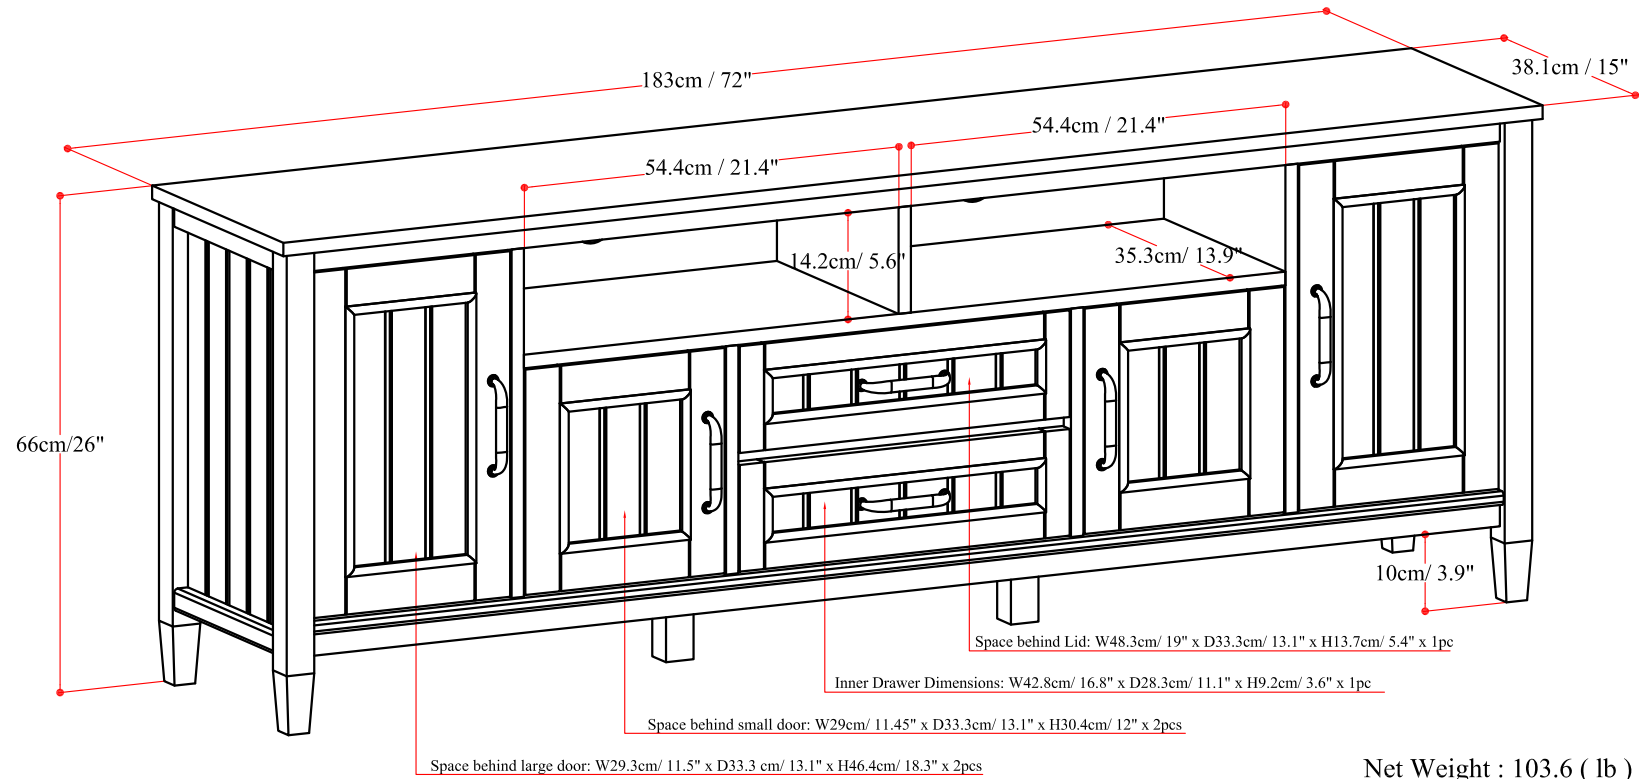

LEV 72" TV MEDIA STAND

Net Weight : 103.6 (lb)