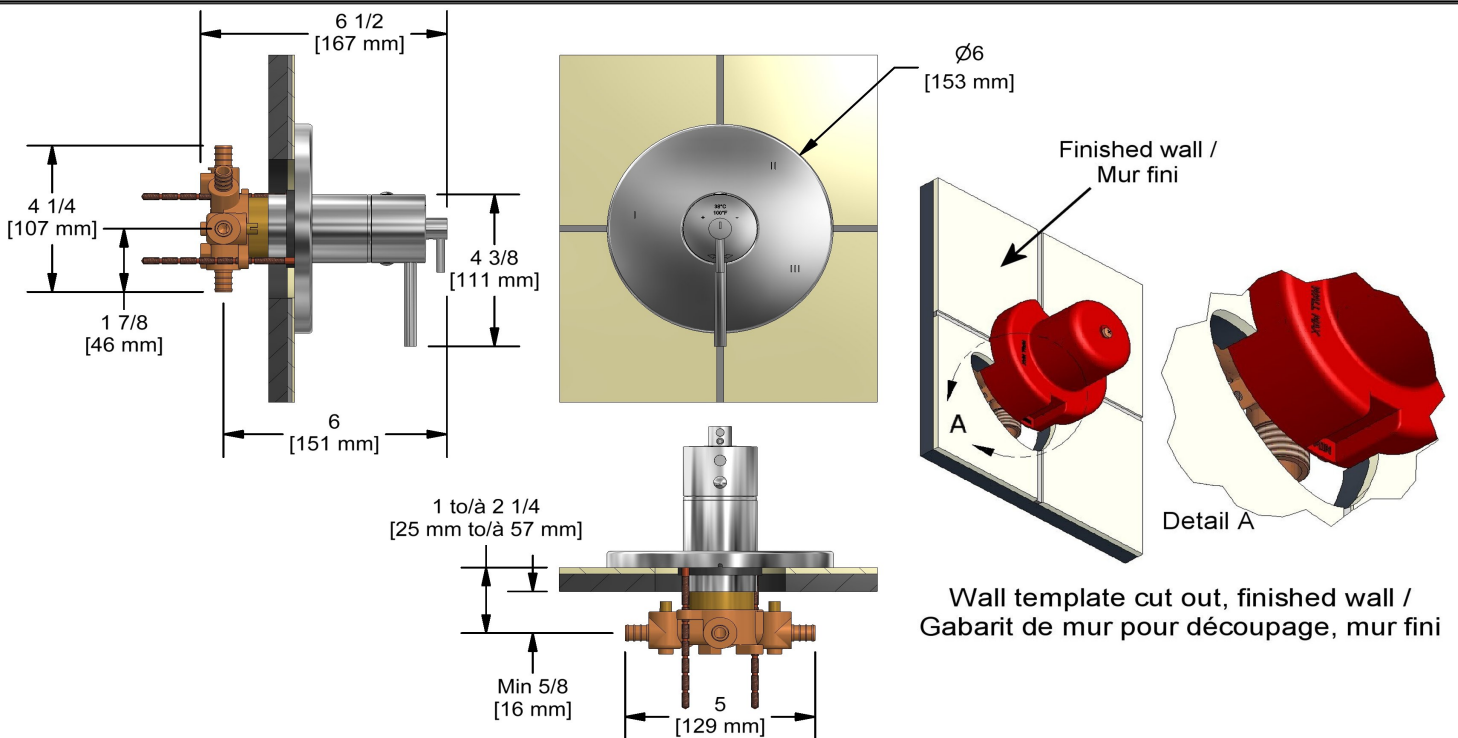

Sizes, models and finishes may differ from those presented.

Warranty

This **Riobel Inc.** product you have purchased carries a Limited Lifetime Warranty on the chrome, PVD finish, blacks and all working parts and is guaranteed from the initial purchase date against all manufacturing defects. All other finishes, including plastic components, are guaranteed for one year. All electric and/or electronic parts are covered by a 5-year limited warranty.

Customer Service

Ontario, West Canada : 888-287-5354 Quebec, Maritimes, United States : 866-473-8442