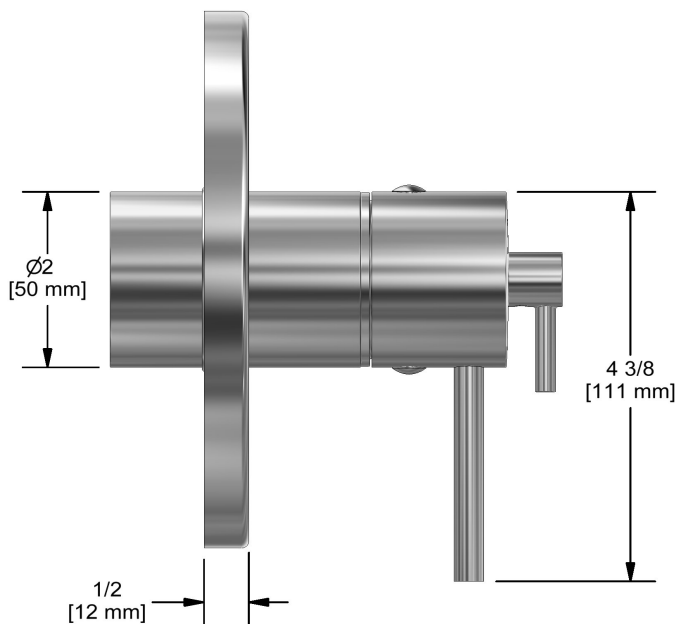

Certifications

- CSA B125.1
- ASME A112.18.1

cUPC®