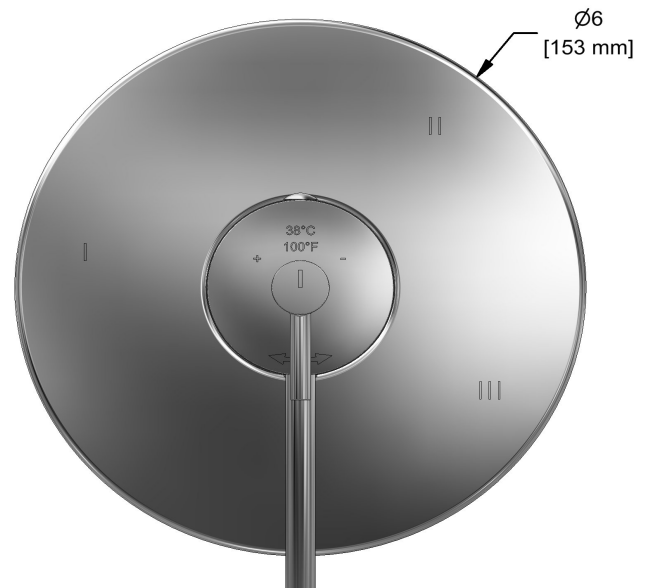

Certifications

- CSA B125.1
- ASME A112.18.1

cUPC®