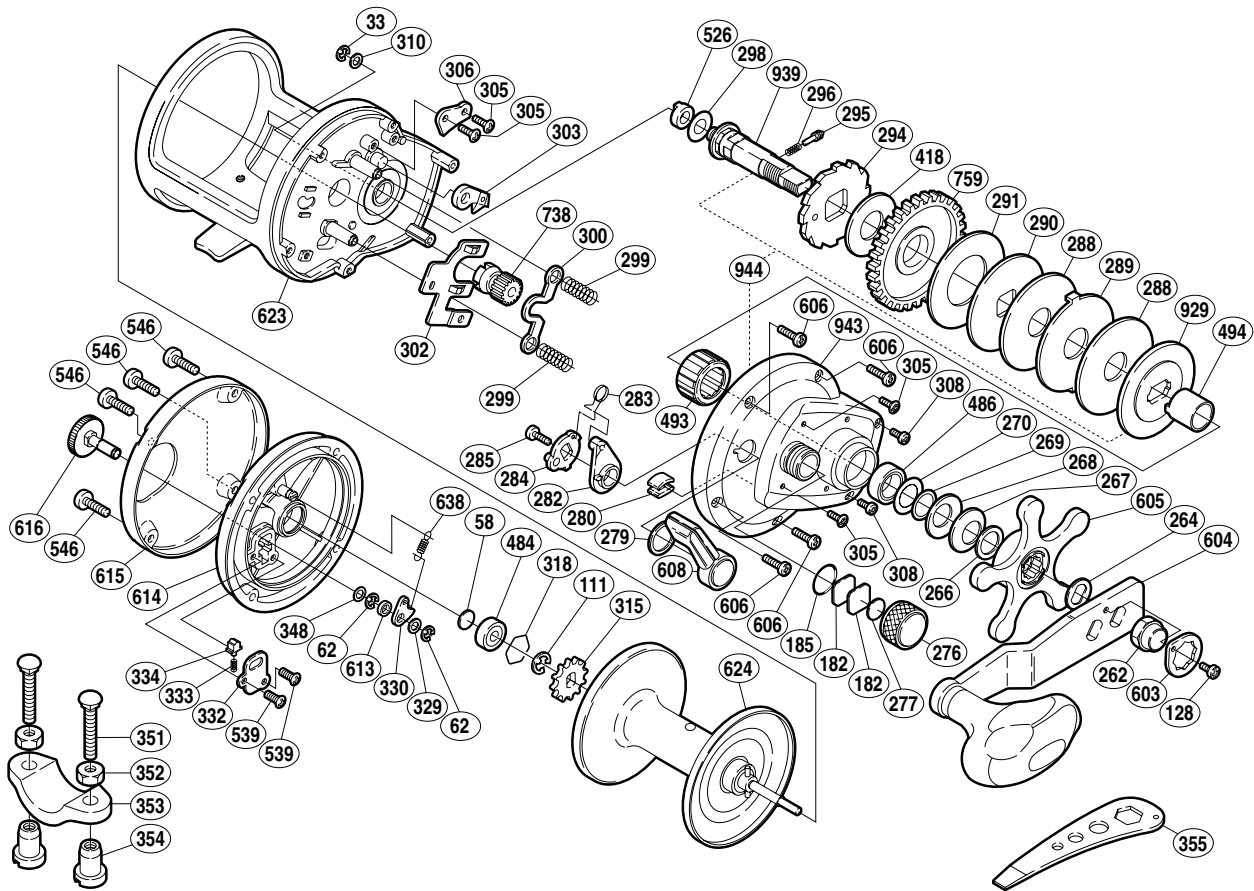

## TOR-30

Part No.	Description	Part No.	Description	Part No.	Description
TGT0033	Drive Shaft Retainer	TGT0295	Click Pin	TGT0603	Handle Nut Plate
TGT0058	Spacer "B"	TGT0296	Click Spring	TGT0604	Handle Assembly
TGT0062	Click Pawl Retainer	TGT0298	Drive Shaft Washer (B)	TGT0605	Star Drag
TGT0111	Click Gear Retainer	TGT0299	Yoke Spring	TGT0606	Right Side Plate Screw (A)
TGT0128	Handle Nut Plate Screw	TGT0300	Yoke	TGT0608	Clutch Lever
TGT0182	Cast Control Spacer (A)	TGT0302	Yoke Plate	TGT0613	Click Pawl Spacer
TGT0185	"O" Ring	TGT0303	Anti-Reverse Pawl	TGT0614	Left Side Plate
TGT0262	Handle Nut	TGT0305	Multi-Purpose Screw	TGT0615	Left Side Plate Cover
TGT0264	Drive Shaft Shield	TGT0306	Anti-Reverse Pawl Keeper	TGT0616	Click Button
TGT0266	Star Drag Washer	TGT0308	Right Side Plate Screw (D)	TGT0623	One-Piece Frame
TGT0267	Drag Spring Washer (9L)	TGT0310	Drive Shaft Washer (A)	TGT0624	Spool Assembly
TGT0268	Drag Spring Washer (9H)	TGT0315	Click Gear	TGT0638	Click Pawl Spring
TGT0269	Bearing Thrust Washer	TGT0318	Bearing Retainer	TGT0738	Pinion Gear
TGT0270	Bearing Seal	TGT0329	Spacer (B)	TGT0759	Drive Gear
TGT0276	Cast Control Cap	TGT0330	Click Pawl	TGT0929	Key Washer
TGT0277	Cast Control Spacer (B)	TGT0332	Click Spring Retainer	TGT0939	Drive Shaft
TGT0279	Smoother	TGT0333	Click Spring	TGT0943	Right Side Plate
TGT0280	Line Clip	TGT0334	Click Spring Holder	TGT0944	Upgrade Assembly
TGT0282	Eccentric Cam Bushing	TGT0348	Spacer (C)		
TGT0283	Clutch Spring	TGT0418	Drag Washer (A)		
TGT0284	Clutch Cam	TGT0484	Ball Bearing		
TGT0285	Clutch Lever Screw	TGT0486	Ball Bearing	TGT0351	Rod Clamp Bolt (accessory)
TGT0288	Drag Washer (D)	TGT0493	Roller Clutch Bearing	TGT0352	Rod Clamp Nut (B) (accessory)
TGT0289	Eared Washer (E)	TGT0494	Roller Clutch Inner Tube	TGT0353	Rod Clamp (accessory)
TGT0290	Key Washer (C)	TGT0526	Drive Shaft Bushing	TGT0354	Rod Clamp Nut (A) (accessory)
TGT0291	Drag Washer (B)	TGT0539	Click Spring Retainer Screw		
TGT0294	Anti-Reverse Ratchet	TGT0546	Left Side Plate Screw	TGT0355	Wrench (accessory)