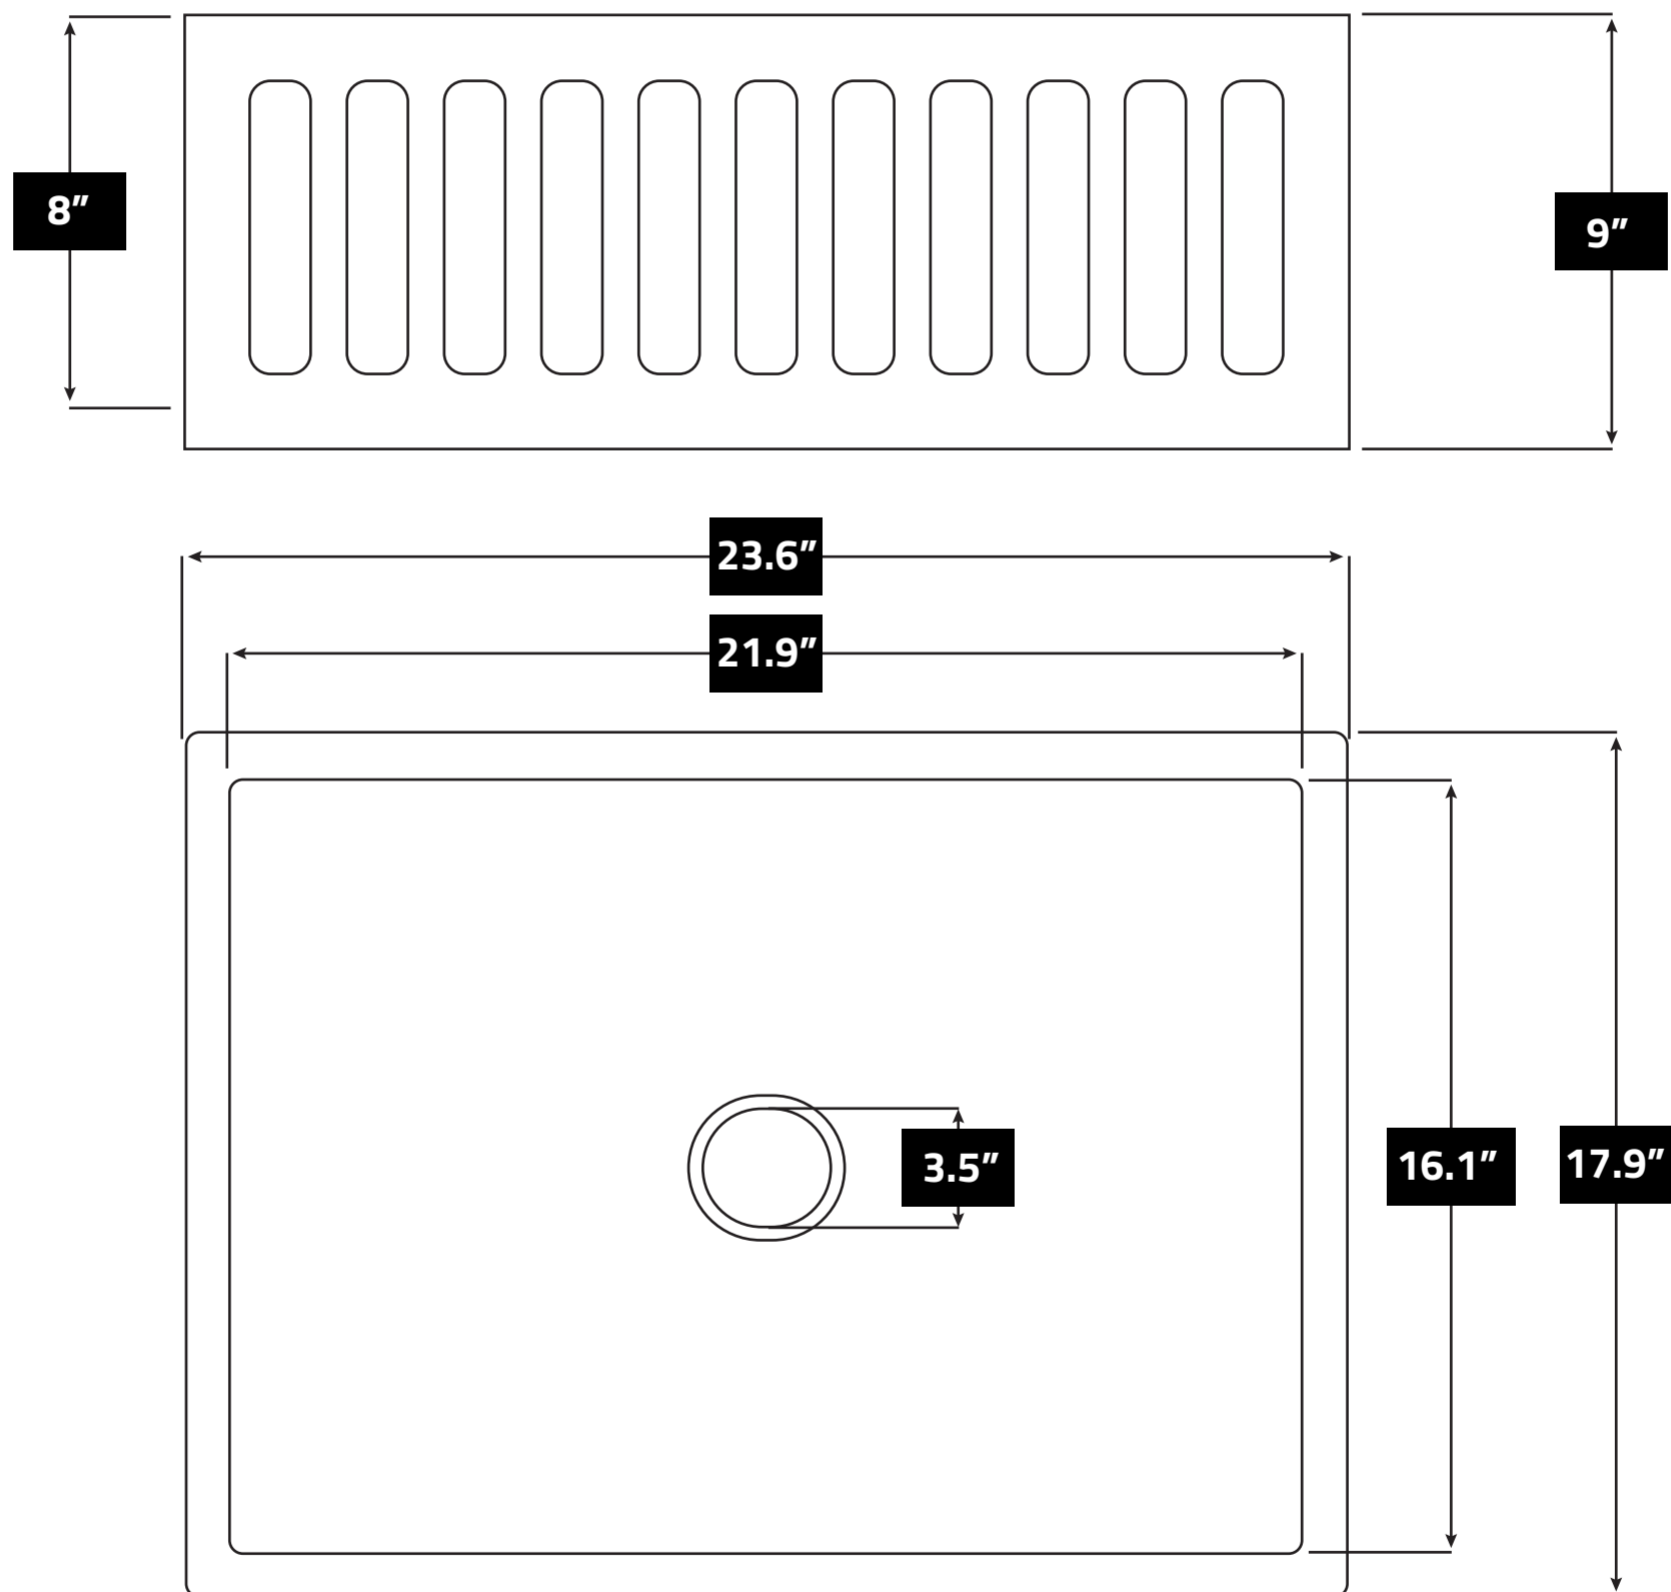

ANZZI STONE KITCHEN SINK

K-AZ221-1A / K-AZ222-1A / K-AZ8321

Have questions? We're glad to help! Simply call 1-844-44-ANZZI or visit us on the web at www.ANZZI.com