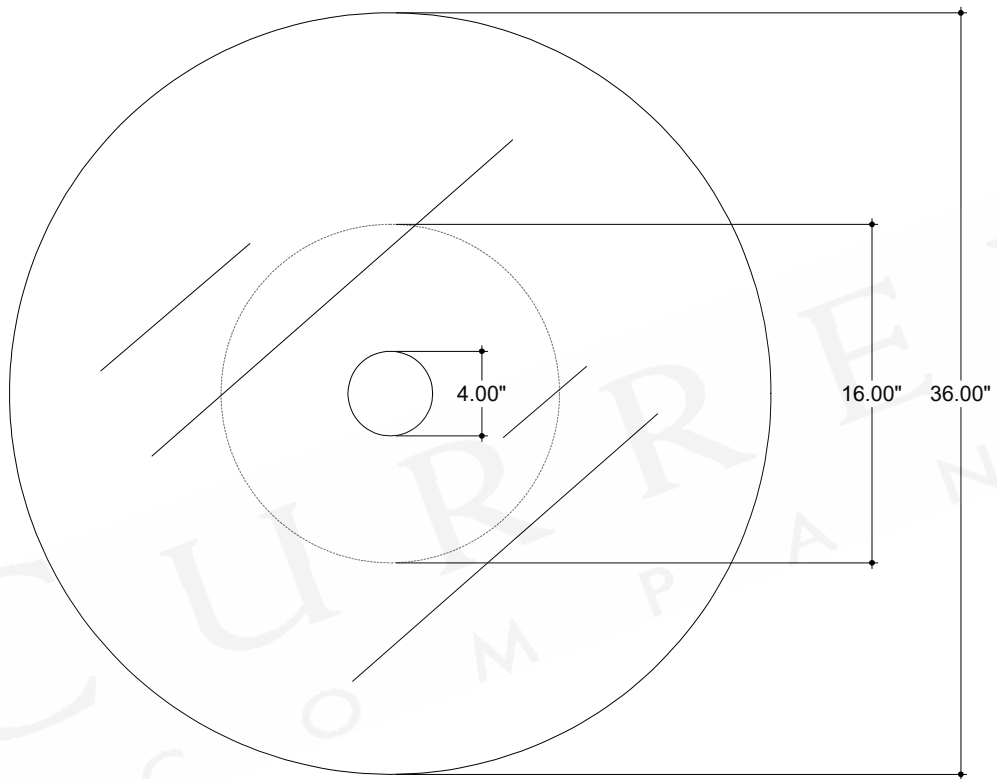

ITEM: 4000-0218

Overall Dimensions

Diameter: 36"

Height: 17.75"

TOP VIEW

FRONT VIEW