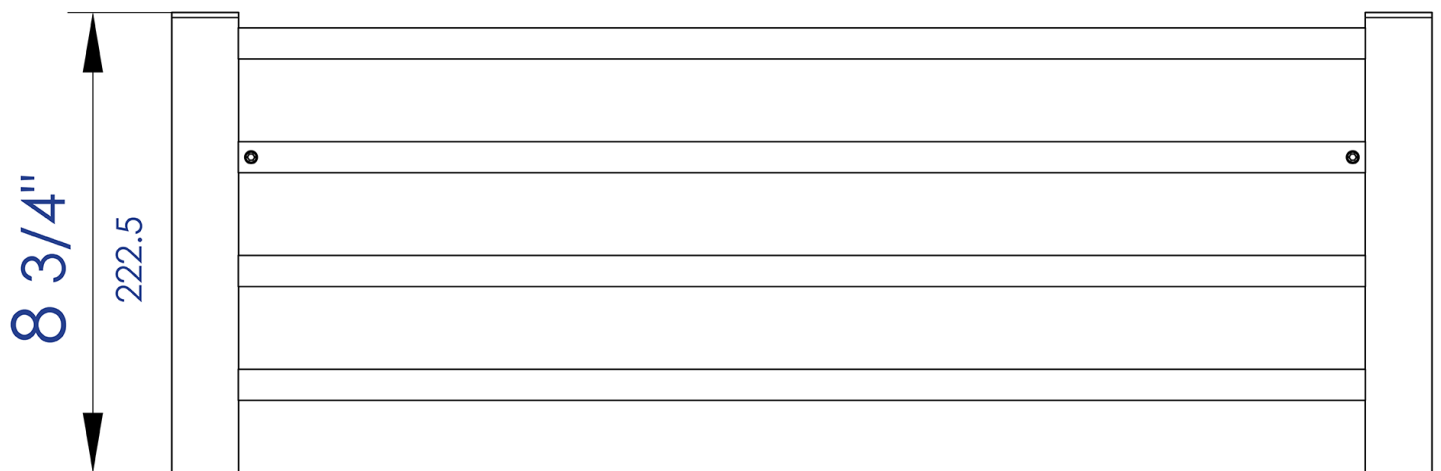

AB9539

24" Towel Bar & Shelf Bathroom Accessory

Note: All product dimensions are approximate and should be verified on site prior to installation.
Visit www.ALFIbrand.com for more information.