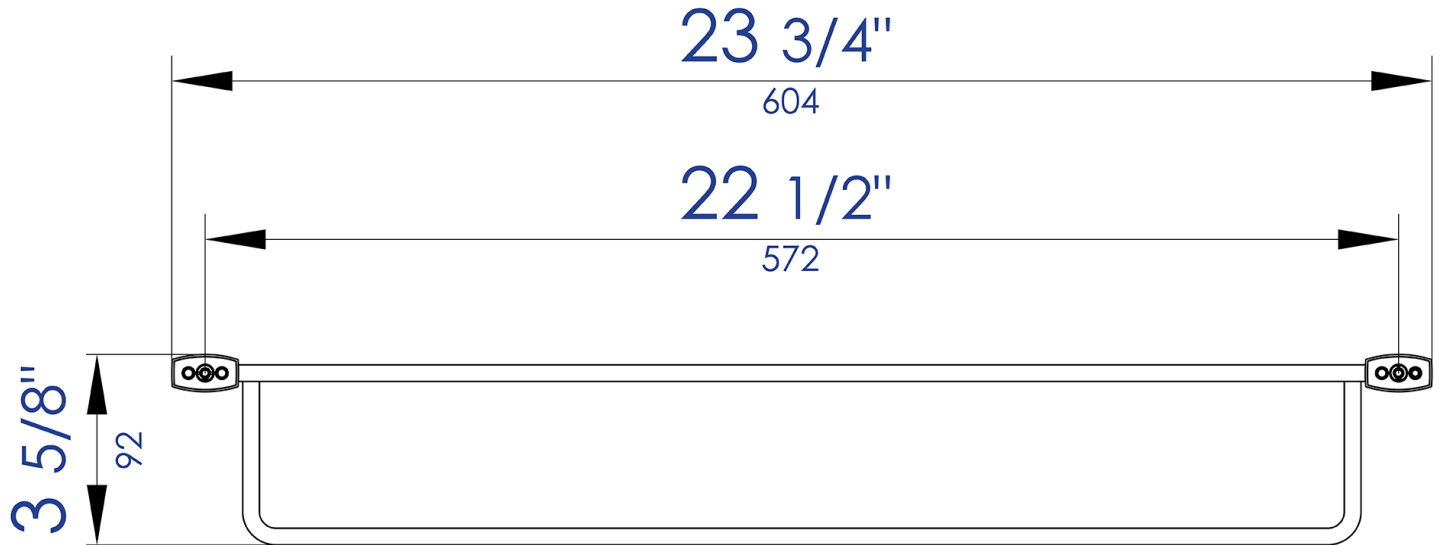

AB9539

24" Towel Bar & Shelf Bathroom Accessory

Note: All product dimensions are approximate and should be verified on site prior to installation.
Visit www.ALFIbrand.com for more information.