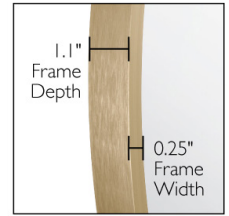

Maeve Metal Framed Wall Mirror 36" x 24", 2-Pack
Gold

SPECIFICATIONS

MATERIAL CONSTRUCTION:	Glass	FACE FRAME MATERIAL:	Aluminum
ASSEMBLY REQUIRED:	No	SIDES MATERIAL:	Aluminum
TOOLS NEEDED FOR INSTALLATION:	Screws, Screwdriver	BOTTOM MATERIAL:	Aluminum
ASSEMBLED DIMENSIONS:	36" H x 24" L x 1.1" D	BACK PANEL MATERIAL:	MDF
WEIGHT:	14.87 lbs.	BACK BRACE MATERIAL:	N/A
NUMBER OF DOORS:	0	GLASS STYLE:	Flat Panel
DOOR MATERIAL:	N/A	LIGHTED:	No
NUMBER OF SHELVES:	N/A	POWER SOURCE:	N/A
ADJUSTABLE SHELVES:	N/A	MOUNTING HARDWARE INCLUDED:	Yes
SHELF MAX WEIGHT CAPACITY:	N/A	MOUNTING TYPE:	Wall Mount
SHELF WIDTH:	N/A	QTY OF LAMPS:	N/A
SHELF THICKNESS:	N/A		
SHELF MATERIAL:	N/A		