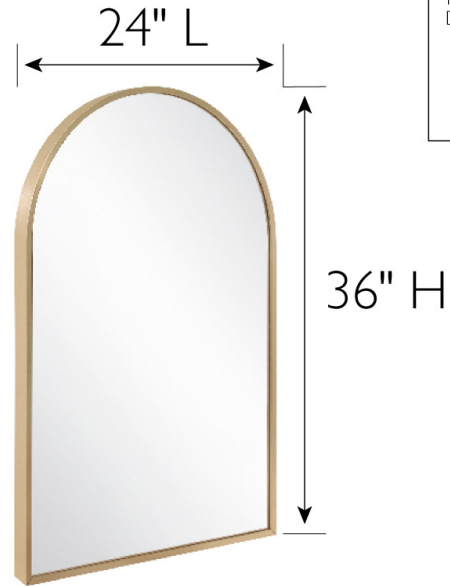

Maeve Metal Framed Wall Mirror 36" x 24", 2-Pack
Gold

SPECIFICATIONS

MATERIAL CONSTRUCTION:	Glass	FACE FRAME MATERIAL:	Aluminum
ASSEMBLY REQUIRED:	No	SIDES MATERIAL:	Aluminum
TOOLS NEEDED FOR INSTALLATION:	Screws, Screwdriver	BOTTOM MATERIAL:	Aluminum
ASSEMBLED DIMENSIONS:	36" H x 24" L x 1.1" D	BACK PANEL MATERIAL:	MDF
WEIGHT:	14.87 lbs.	BACK BRACE MATERIAL:	N/A
NUMBER OF DOORS:	0	GLASS STYLE:	Flat Panel
DOOR MATERIAL:	N/A	LIGHTED:	No
NUMBER OF SHELVES:	N/A	POWER SOURCE:	N/A
ADJUSTABLE SHELVES:	N/A	MOUNTING HARDWARE INCLUDED:	Yes
SHELF MAX WEIGHT CAPACITY:	N/A	MOUNTING TYPE:	Wall Mount
SHELF WIDTH:	N/A	QTY OF LAMPS:	N/A
SHELF THICKNESS:	N/A		
SHELF MATERIAL:	N/A		