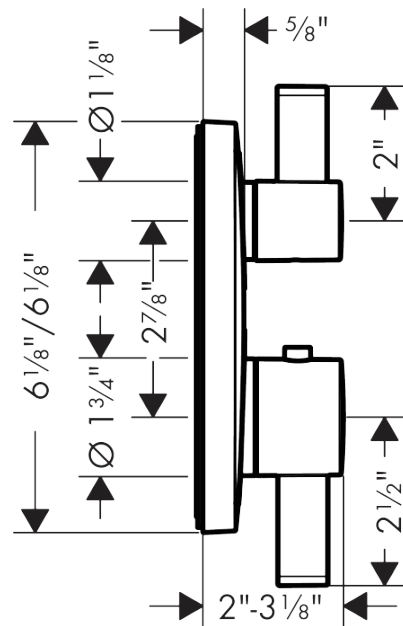

**Ecostat E**

**Thermostatic Trim with Volume Control**

Finishes : **brushed nickel** Part no. : **15707821**

**Description**

**Features**

- Volume control for 1 outlet
- Flow: 6.0 GPM (22.7 L/Min)
- Thermostatic cartridge, Ceramic cartridge
- Anti-scald 100° safety stop
- Optimized for water-efficient shower products

**Item details**

List Price \$ 654.00

**Compliance**

**Product image**

**Scale drawing**

**Ecostat E**

**Thermostatic Trim with Volume Control**

Finishes : **brushed nickel** Part no. : **15707821**

### Thermostatic Trim with Volume Control

Finishes : **brushed nickel** Part no. : **15707821**