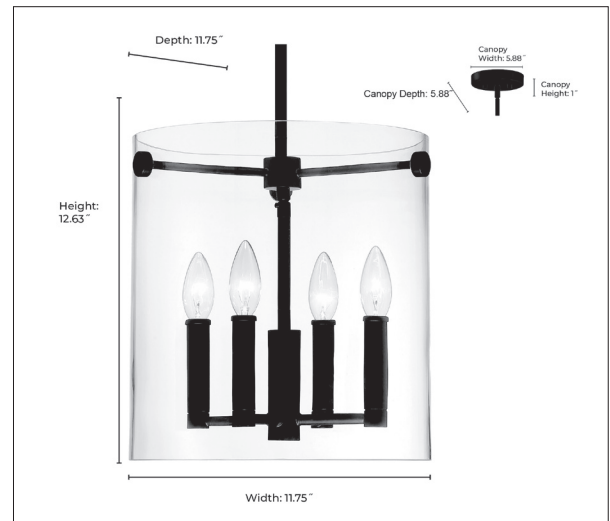

55302

VISSI FOUR LIGHT PENDANT

55302 MB

FINISH

MB - Matte Black

DIMENSIONS

Width	11.75"
Height	12.63"
Depth	11.75"
Canopy Width	5.88"
Canopy Height	1"
Canopy Depth	5.88"
Stems Included	(1 ea.) 6", 12" & 18"
Wire	144"
Weight	8.89 lbs

MATERIAL

Steel

GLASS

Clear

LAMPING

# Bulbs	4-Candle
Bulb Base	Candelabra (E12)
Watts per Bulb	60W
Voltage	120V
Total Wattage	240W
Bulbs Included	No

CERTIFICATION

UL & cUL Listed	Dry Location
-----------------	--------------

ITEM NUMBER

SKU	55302 MB
-----	----------