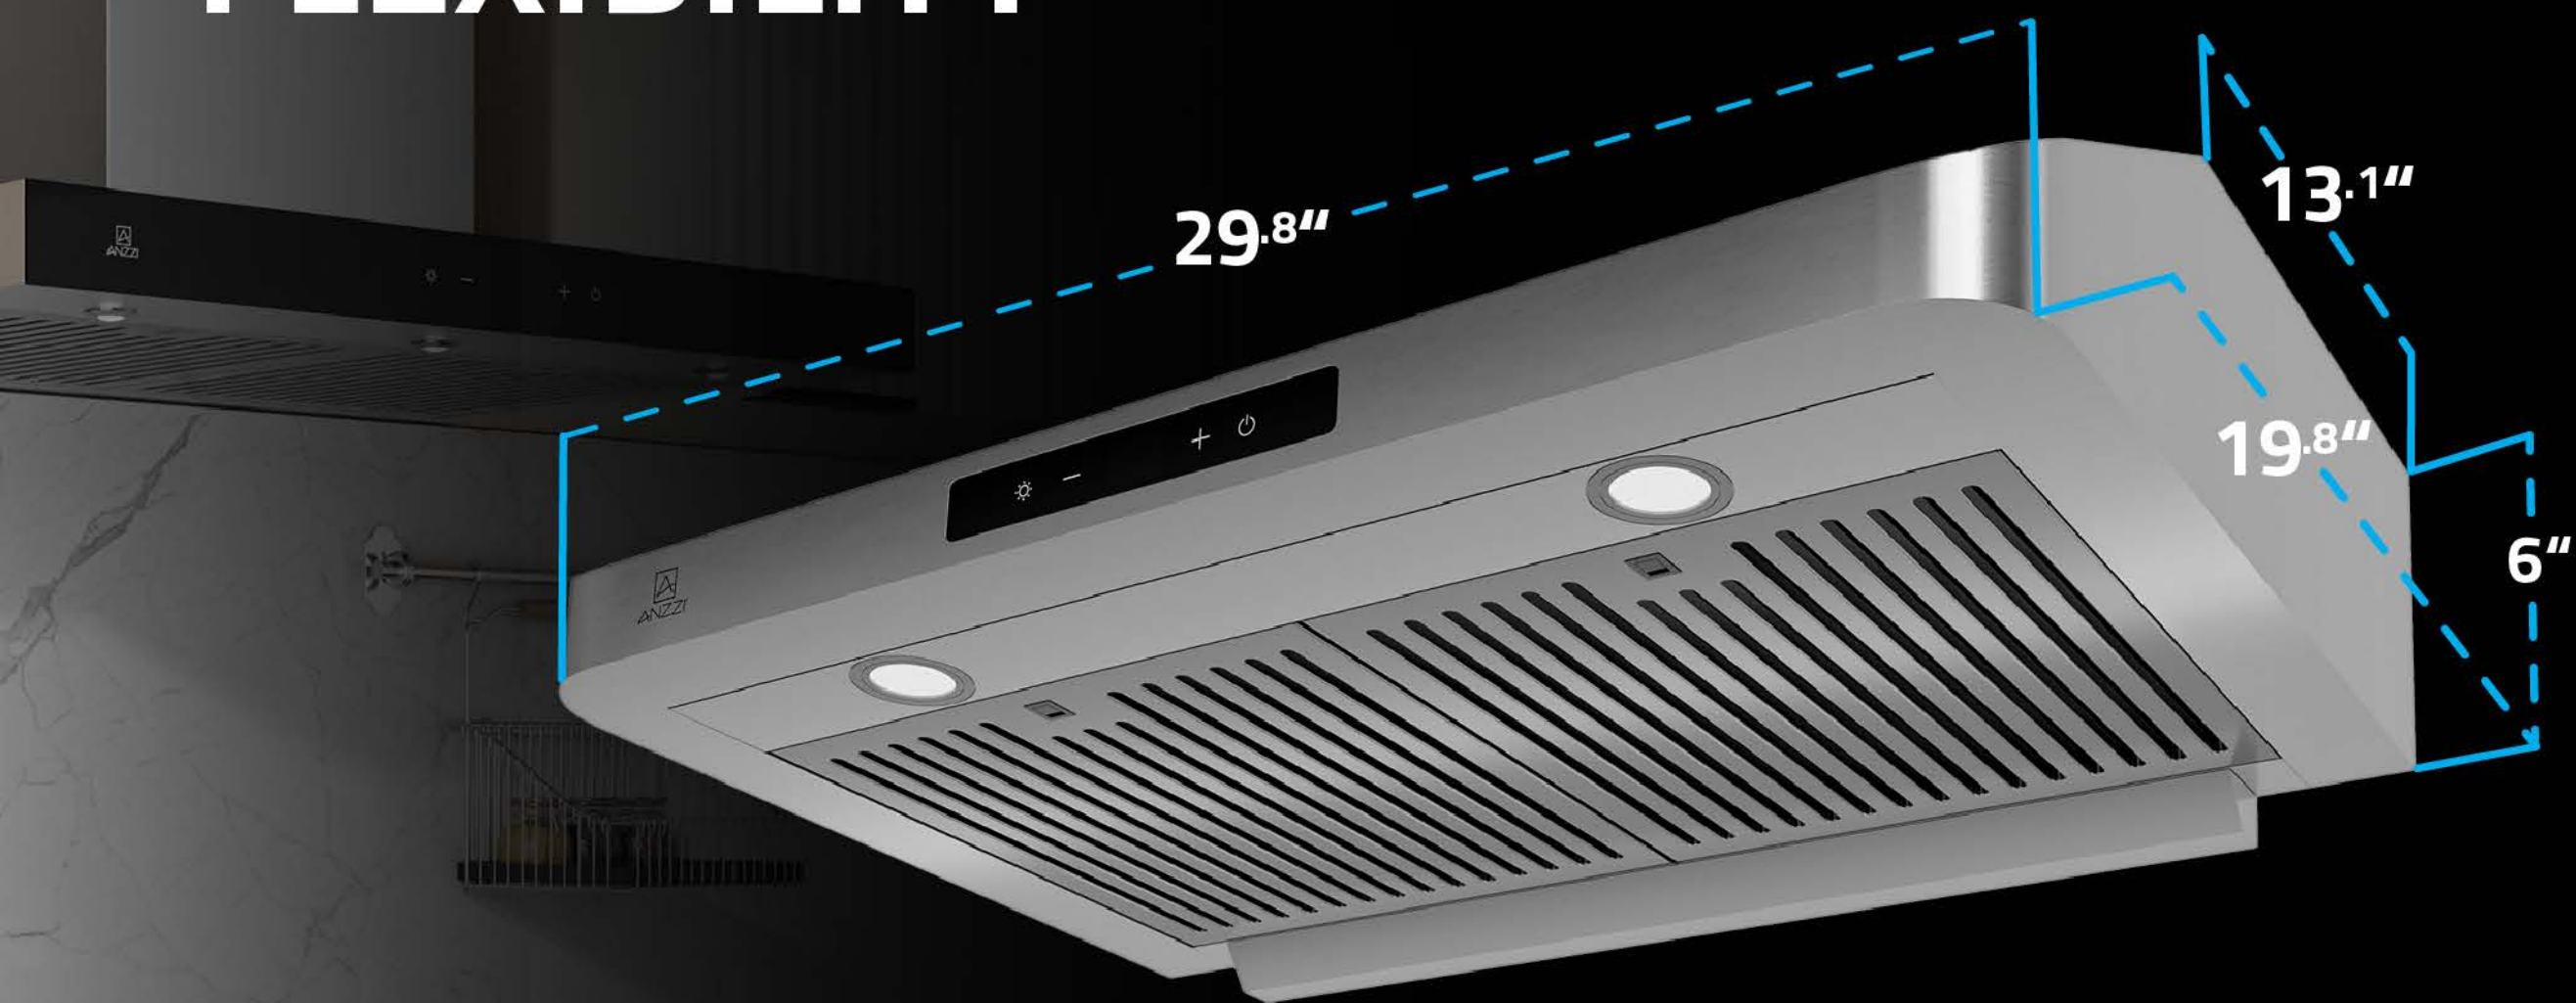

ANZZI™

POWER, STYLE, FLEXIBILITY

Model: RH-AZ0376TSS
Rated Voltage: 120V AC / 60HZ
Power Output: 180 Watts
Fan Sound Level: 60 dBA
Air Flow Capacity: 600 CFM

Fan Speed: 4 speeds
Lights: 2 LED (2 Watts)
Duct Size: 6" (round)
Vent Install Type: Ducted
Material: Stainless Steel
Certifications: