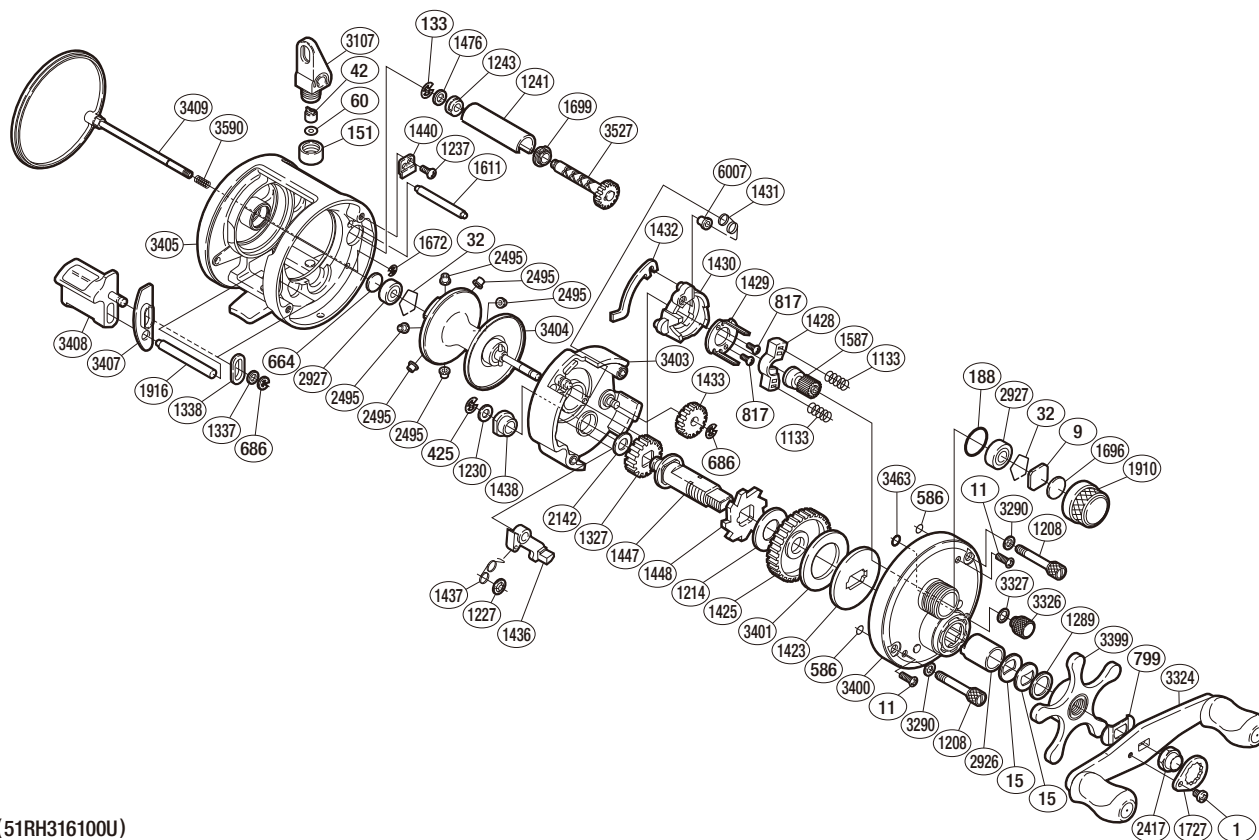

SHIMANO

CALCUTTA

CT-100B

(51RH316100U)

#	Part No.	Description	#	Part No.	Description	#	Part No.	Description
1	10PVC	Screw	1327	10J79	Idle Gear A	1916	10PT6	Clutch Bar Support
9	105N0	Cast Control Spacer	1337	10AUU	Spacer	2142	105MX	Spacer
11	10MT0	Screw	1338	10AUF	Clutch Bar Guide (A)	2417	10FNN	Handle Nut
15	10D60	Drag Spring Washer	1423	10D44	Key Washer	2495	10CP6	Brake Collar (Green)
32	10GEW	Bearing Retainer	1425	10Q4D	Drive Gear	2926	10BPT	Roller Clutch Inner Tube
42	10FFZ	Line Guide Pawl	1428	1047H	Yoke	2927	105BZ	Ball Bearing
60	10CFW	Spacer	1429	10TUQ	Clutch Cam Retainer	3107	10KCG	Line Guide
133	105NJ	E Lock	1430	10K1S	Clutch Cam	3290	105EH	Washer
151	10FJP	Pawl Cap	1431	1048F	Retractor Spring	3324	103TK	Handle Assembly
188	109EB	O Ring	1432	1091K	Clutch Plate	3326	10C09	Side Plate Open Nut
425	105NE	E Lock	1433	105GX	Idle Gear B	3327	10HWP	Washer
586	10FMS	O Ring	1436	10639	Clutch Pawl	3399	10CDY	Star Drag
664	1057S	Spacer B	1437	1048U	Clutch Pawl Spring	3400	10HLU	Right Side Plate
686	105NK	E Lock	1438	10BPS	Drive Shaft Bushing	3401	10722	Drag Washer
799	107QJ	Friction Washer	1440	10FT7	Worm Bushing A Retainer	3403	10MQY	Set Plate
817	10MPW	Screw	1447	105MR	Drive Shaft	3404	10LD4	Spool Assembly
1133	104BL	Yoke Spring	1448	10D8G	Anti-Reverse Ratchet	3405	10JWA	One-Piece Frame
1208	10JZ5	Side Plate Bolt	1476	10D69	Spacer	3407	109C7	Clutch Bar Guide B
1214	10CJA	Drag Washer	1587	10TUK	Pinion Gear	3408	10P7F	Quick-Fire II Clutch Bar
1227	109H9	Push Nut (Spn-2)	1611	10GY2	Level Wind Guide	3409	1075B	Left Side Plate
1230	10589	Spacer	1672	105NC	E Lock	3463	10FMR	Nut Retainer
1237	10MP9	Screw	1696	10896	Cast Control Spacer B	3527	10KKP	Worm Shaft
1241	10NJM	Level Wind Guard	1699	10NDN	Worm Bushing A	3590	10KNN	Side Plate Spring
1243	104SX	Worm Bushing B	1727	10QBJ	Handle Nut Plate	6007	10F23	Retractor Spring Collar
1289	10J1L	Star Drag Spacer	1910	10KK1	Cast Control Cap			