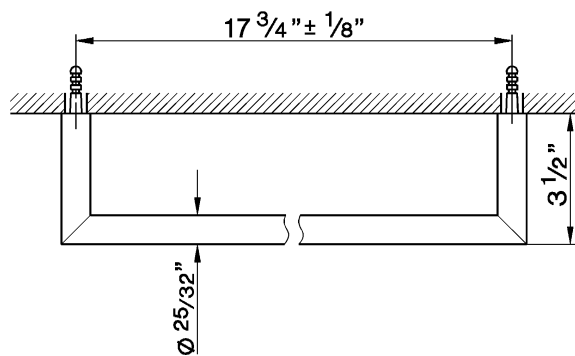

WARRANTY

- Limited lifetime

SY101