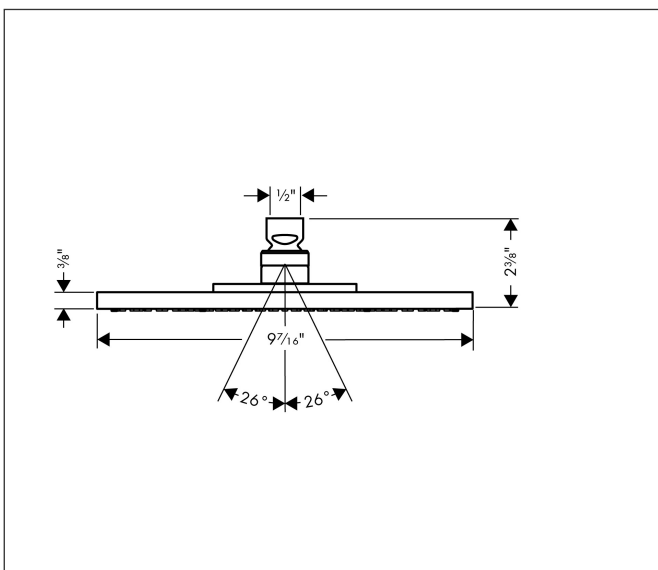

Drawing

Technology

Spray Types