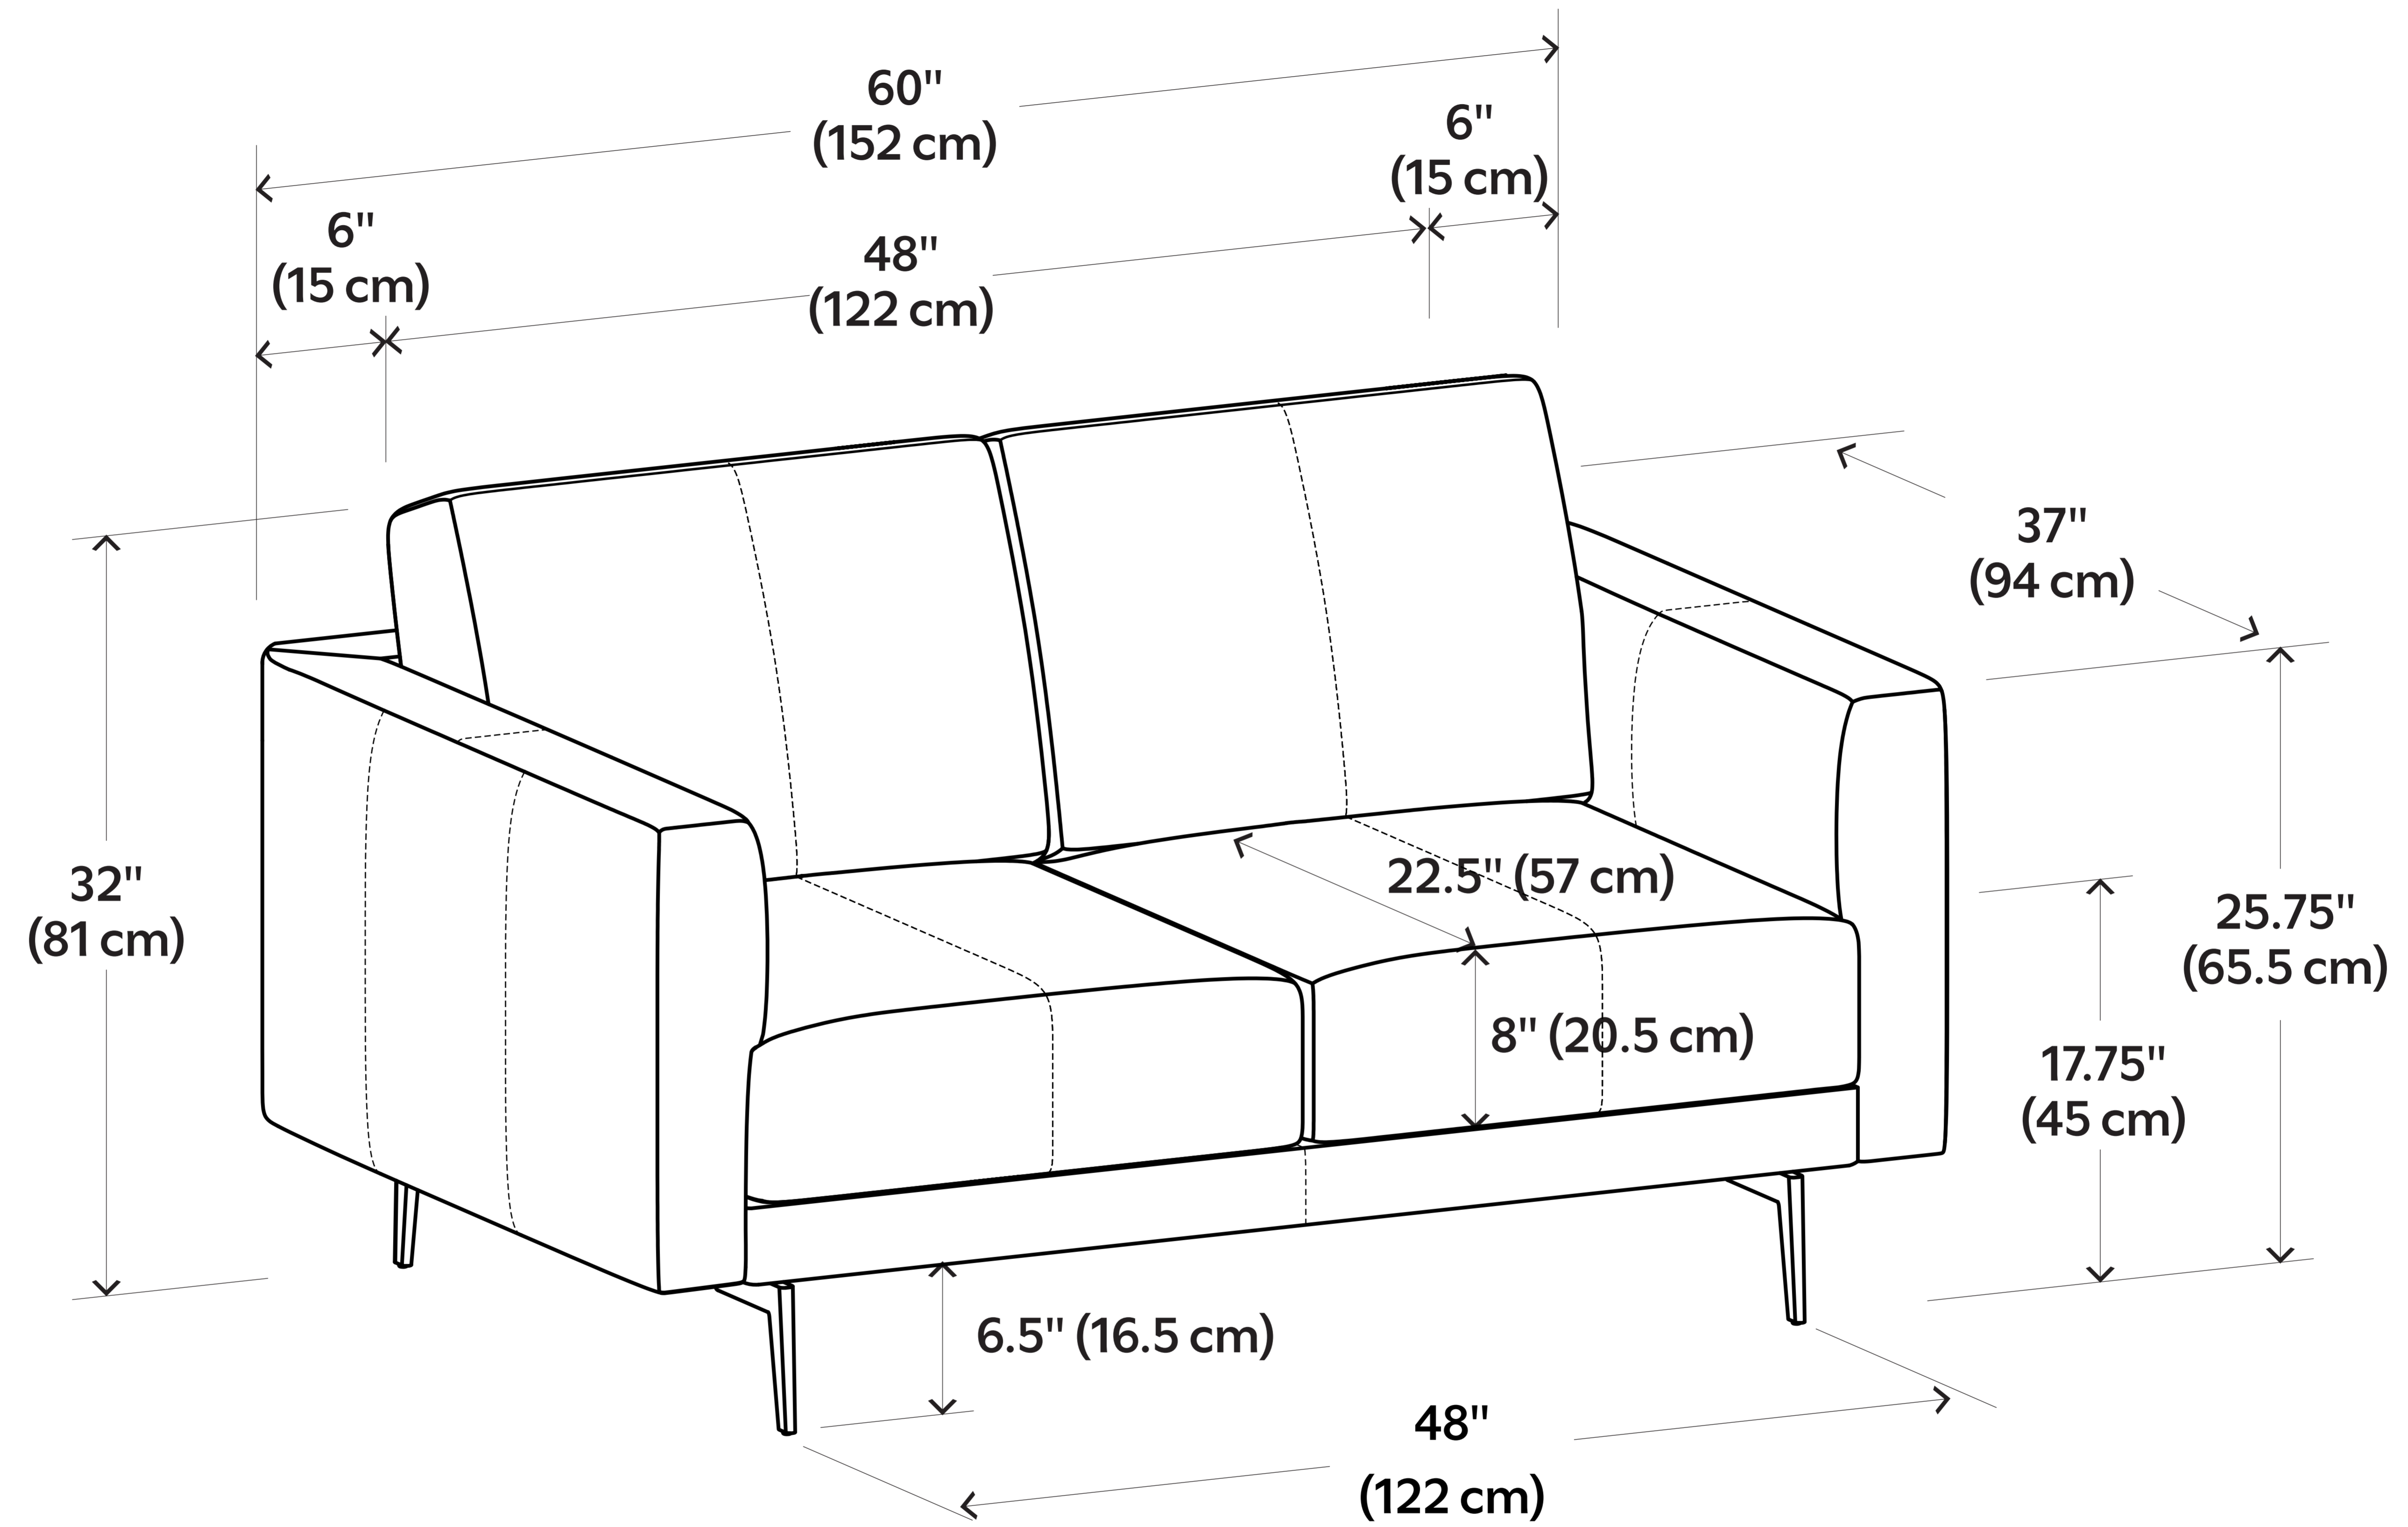

Steven 60 inch Loveseat

Net weight: 89 lbs / 40 Kgs