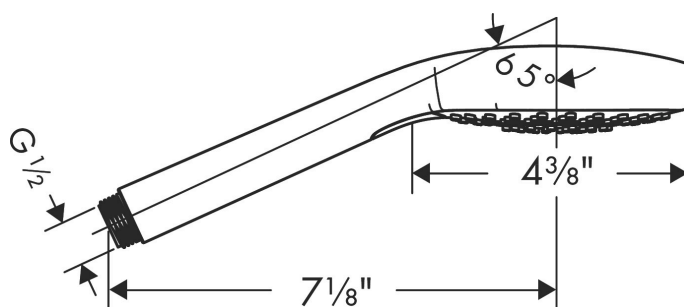

Brand	hansgrohe
Art. Name	Croma Select E Handshower 110 3-Jet, 2.5 GPM
Art. Nr.	04948820
Surface	brushed nickel
Pos.	1

Product Picture

Drawing

Technology

Features

- Spray modes: SoftRain, IntenseRain, Pulsating Massage
- Select button for comfortable alternation of spray modes
- 121 no-clog spray channels
- Flow: 2.5 GPM (9.5 L/Min)
- easy cleanable plastic spray disc