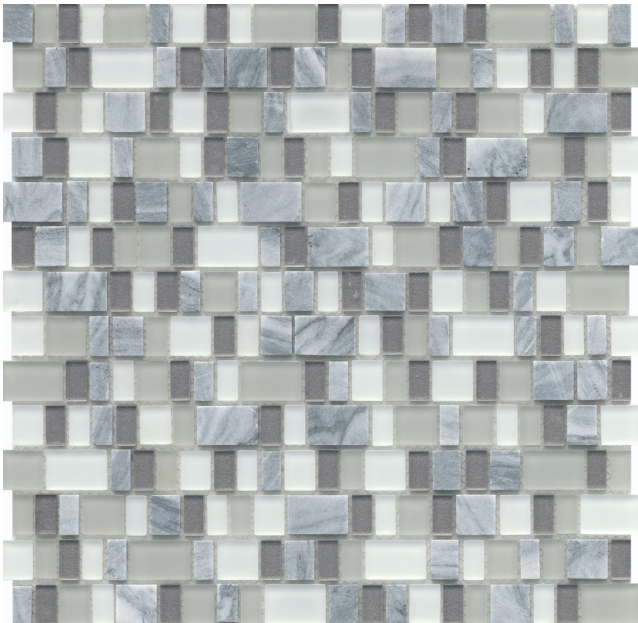

Unique™ is an exclusive combination of glass and stone blend mosaics, creating a modern look. This fabulous mosaic series includes a variety of colors to allow for versatile design options.

**UNIQUE™**  
*Glass & Stone Mosaic*

Ballad

Haiku

Epic

Poem

<p><b>Sizes</b></p>	 <p>12" x 12" Mesh 12.15" x 12.05"</p>
<p><b>Thickness</b></p>	<p>4mm</p>
<p><b>Testing</b></p>	<p>Shade Variation Rating</p>
<p><b>Results*</b></p>	<p>V3</p>

-  Sustainability Attributes
- Health Product Declaration (HPD) provided upon request
  - Product Packaging is 100% recyclable
  - VOC Free