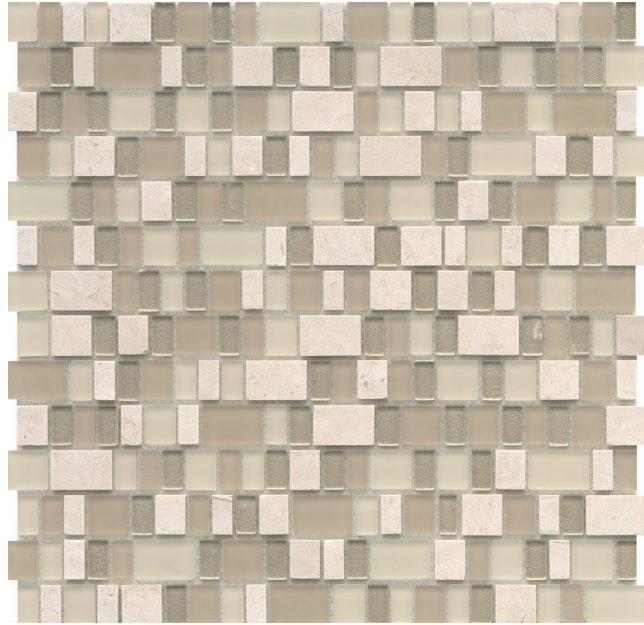

Unique™ is an exclusive combination of glass and stone blend mosaics, creating a modern look. This fabulous mosaic series includes a variety of colors to allow for versatile design options.

**UNIQUE™**  
*Glass & Stone Mosaic*

Ballad

Haiku

Epic

Poem

<p><b>Sizes</b></p>	 <p>12" x 12" Mesh 12.15" x 12.05"</p>
<p><b>Thickness</b></p>	<p>4mm</p>
<p><b>Testing</b></p>	<p>Shade Variation Rating</p>
<p><b>Results*</b></p>	<p>V3</p>

-  Sustainability Attributes
- Health Product Declaration (HPD) provided upon request
  - Product Packaging is 100% recyclable
  - VOC Free