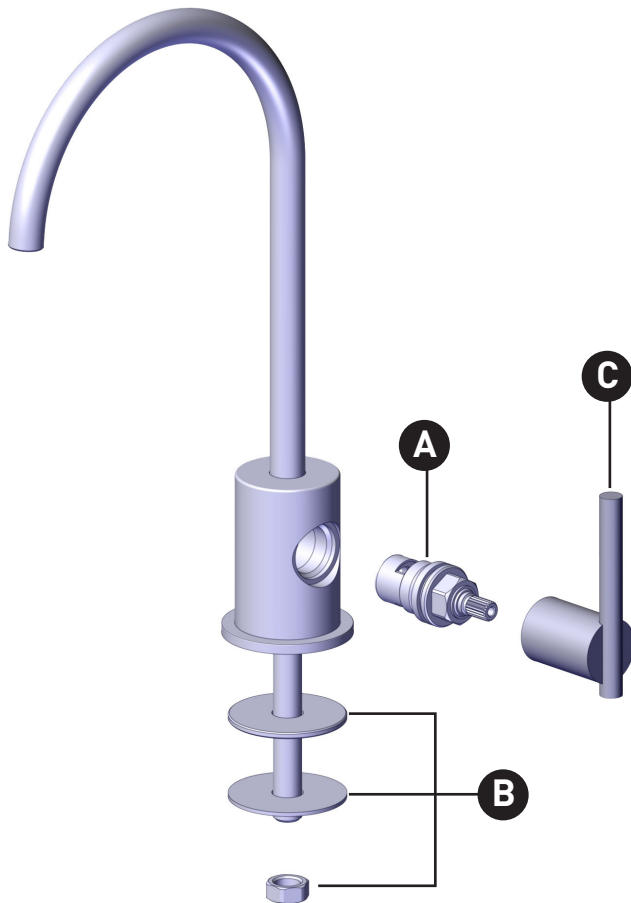

ORDER BY PART NUMBER

## ILLUSTRATED PARTS

**PI70D1**  
**PIRELLONE™**  
 Filter Kitchen Faucet

ID	Kit Number	Finish
<b>A</b>	218522	N/A
<b>B</b>	218523	N/A
<b>*C</b>	PI81DFFLM	See below

<b>*Finish Determined by Suffix</b>	
<b>Finish</b>	<b>Description</b>
MB	Matte Black
PN	Polished Nickel
STN	Satin Nickel
APC	Polished Chrome