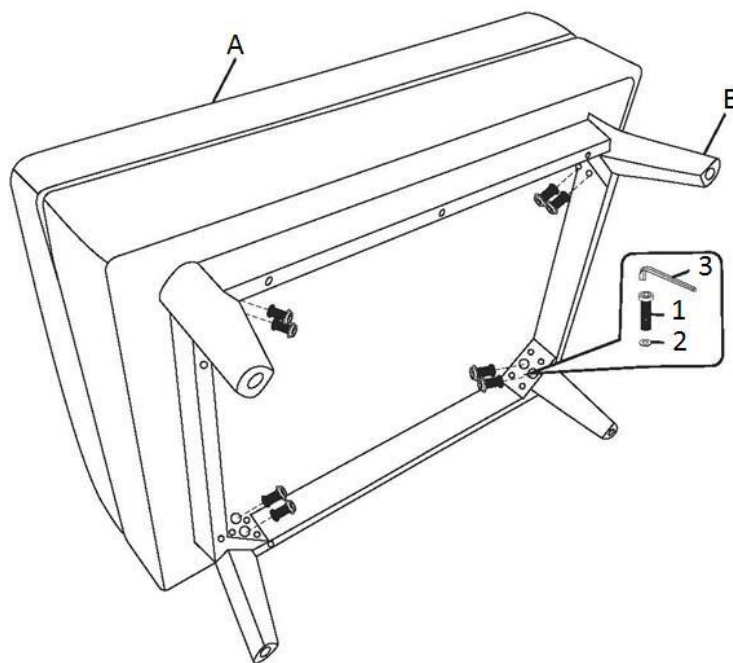

ALLEN KEY SCREW
M6 x 40 mm
QTY 8

2

WASHER
Ø 18 mm
QTY 8

3

ALLEN KEY
5 mm
QTY 1

Step 1

1. Place Ottoman (A) upside down on a flat, smooth surface.
2. Attach Feet (B) using Allen Key Screws (1) and Washers (2).
3. Use Allen Key (3) to tighten.