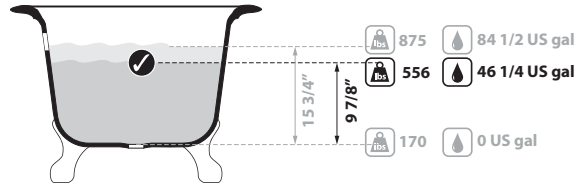

BV-2.1_0055(A)

Recommended drain: K-50-xx

US Customers

U.S.A.
HOUSEOFROHL.COM
1-800-777-9762

QUEBEC / MARITIMES / WESTERN CANADA
QUÉBEC / MARITIMES / QWEST CANADIEN
QUEBEC / MARITIMOS / CANADA OCCIDENTAL
HOUSEOFROHL.CA
1-866-473-8442

Canadian Customers

ONTARIO
HOUSEOFROHL.CA
1-800-287-5354