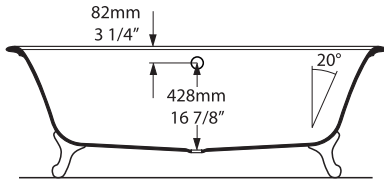

Radford Freestanding Clawfoot Bathtub

RAD-N-SW-OF + FT-RAD-SW

FT-DRA-SW

SW White VOLCANIC LIMESTONE™

BV-2.1_0055(A)

Recommended drain: K-50-xx

US Customers

U.S.A.
HOUSEOFROHL.COM
1-800-777-9762

QUEBEC / MARITIMES / WESTERN CANADA
QUÉBEC / MARITIMES / QWEST CANADIEN
QUEBEC / MARITIMOS / CANADA OCCIDENTAL
HOUSEOFROHL.CA
1-866-473-8442

Canadian Customers

ONTARIO
HOUSEOFROHL.CA
1-800-287-5354