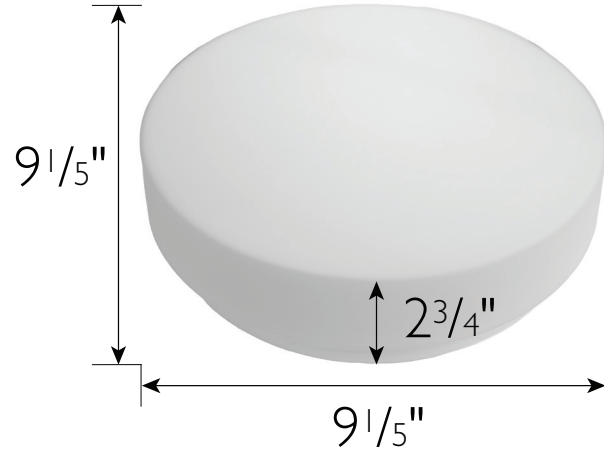

Grayson 52" Ceiling Fan Replacement Glass

SPECIFICATIONS

BULB INCLUDED:	Yes
GLASS/SHADE MATERIAL:	Glass
GLASS/SHADE TYPE:	Frosted
GLASS/SHADE COLOR:	White
GLASS/SHADE MOUNTING:	Thumb Screw
ASSEMBLED HEIGHT:	2.75 in.
ASSEMBLED LENGTH:	9.17 in.
ASSEMBLED WIDTH:	9.17 in.
ASSEMBLED WEIGHT:	.65 lb