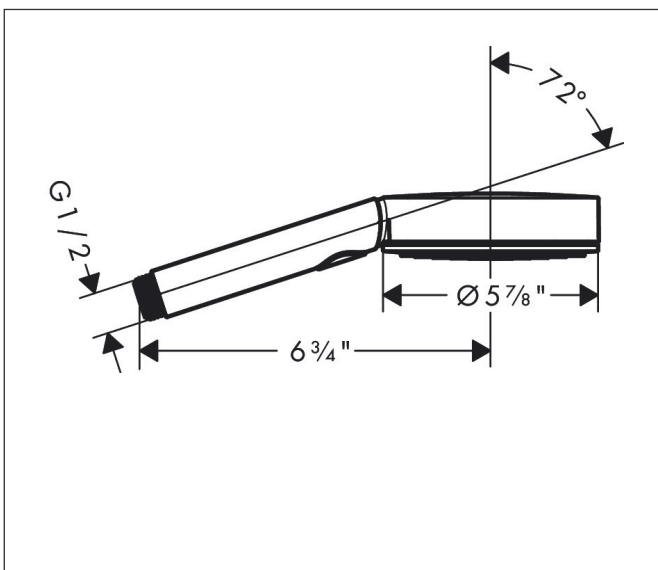

Brand hansgrohe
 Art. Name **Pulsify Select S** Handshower 105 3-Jet Relaxation 1.75 GPM
 Art. Nr. 24112001
 Surface chrome
 Pos. 1

Product Picture

Drawing

Features

- Spray modes: PowderRain, IntenseRain, Pulsating Massage
- Select button for comfortable alternation of spray modes
- Spray face surface: graphite
- Flow: 1.75 GPM (6.6 L/Min)