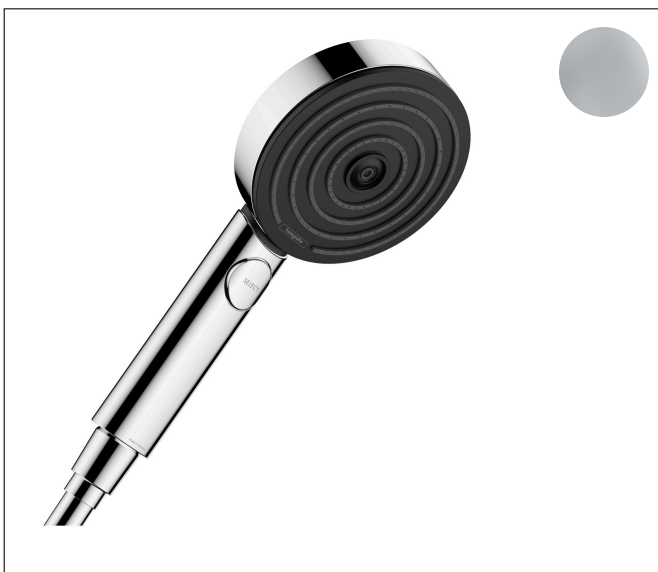

Brand hansgrohe
 Art. Name **Pulsify Select S** Handshower 105 3-Jet Relaxation 1.75 GPM
 Art. Nr. 24112001
 Surface chrome
 Pos. 1

Product Picture

Drawing

Features

- Spray modes: PowderRain, IntenseRain, Pulsating Massage
- Select button for comfortable alternation of spray modes
- Spray face surface: graphite
- Flow: 1.75 GPM (6.6 L/Min)

Technology

Spray Types