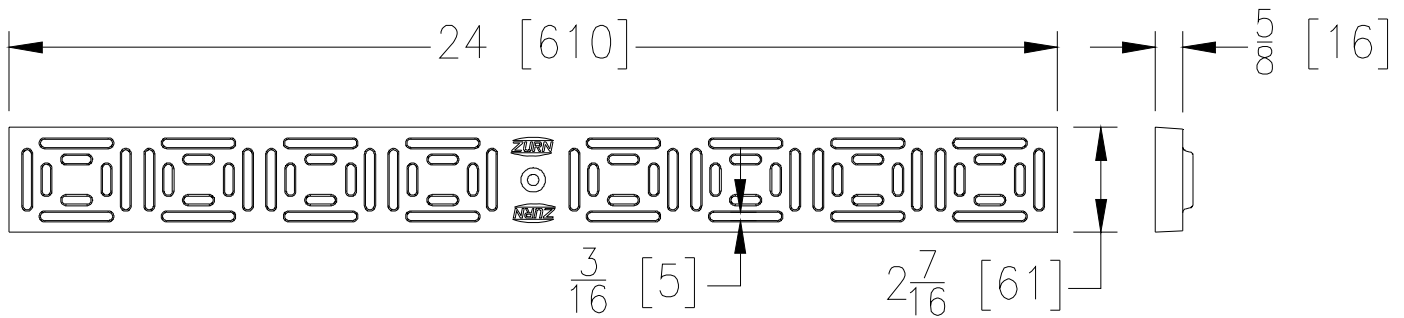

P880-SOG

2-7/16 [61] Wide Stainless Steel Decorative Grate

Dimensional Data (inches and [mm]) are Subject to Manufacturing Tolerances and Change Without Notice

[Back to Index](#)

Please Check ✓	Item No.	Part Number	Item I.D.
✓	8	64446-001	P880-SOG

SOG GRATE ENGINEERING SPECIFICATION: The Zurn P880-SOG Stainless Steel Decorative Grate, is 2-7/16 inches wide, weighing 2.75 lbs per linear foot. The grate has an open area of 6.14 square inches per linear foot, DIN Rating of Class A, ANSI Rating of Light-Duty and is ADA Compliant.

SOG - Stainless Steel Decorative Grate	
Material:	Stainless Steel
DIN Rating:	Class A
Weight:	2.75 lbs/ft.
Open Area:	6.14 in ² /ft.
ANSI Rating:	Light-Duty
Application:	Decorative Heel-Proof
Slot Width/Hole Size:	3/16"
ADA:	Yes
H-20:	No
FAA:	No