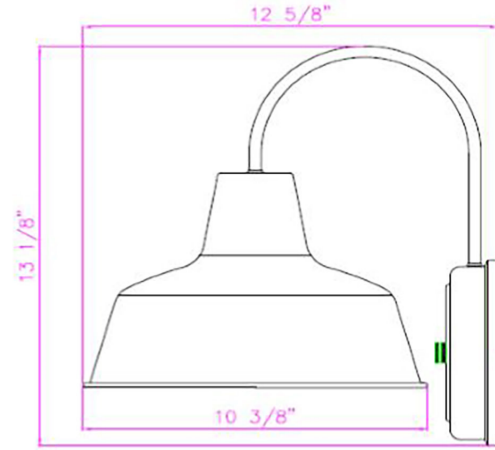

Mason I Light Outdoor Wall Light 10"
Oil Rubbed Bronze

SPECIFICATIONS

| | | | |
|----------------------------|---------------------------------|---|------|
| MOUNTING: | Wall Mount | LED BRIGHTNESS (LUMENS): | N/A |
| SLOPED CEILING ADAPTABLE: | N/A | LED COLOR CORRELATED TEMPERATURE (CCT): | N/A |
| LAMP TYPE 1: | Maximum 60W Medium Base Bulb | LED COLOR RENDERING INDEX (CRI): | N/A |
| BULB INCLUDED: | No | LED EFFICACY: | N/A |
| WATTS PER BULB: | 60W | LED AVERAGE RATED LIFE: | N/A |
| TOTAL WATTAGE: | 60W | ENERGY EFFICIENT: | No |
| DIMMABLE: | Yes | LIGHTING AMPS: | 0.5 |
| MATERIAL CONSTRUCTION: | Steel | VOLTAGE: | 120V |
| ASSEMBLED DIMENSIONS: | 10.38" L x 13.13" H x 12.63" D | | |
| WEIGHT: | 1.65 lbs. | | |
| BACKPLATE DIMENSIONS: | 6.13" H x 6.13" W | | |
| CANOPY CEILING DIMENSIONS: | N/A | | |
| GLASS/SHADE DIMENSIONS: | 7"H x 10.38" D | | |
| GLASS/SHADE MATERIAL: | Metal | | |
| GLASS/SHADE TYPE: | N/A | | |
| GLASS/SHADE COLOR: | Oil Rubbed Bronze | | |