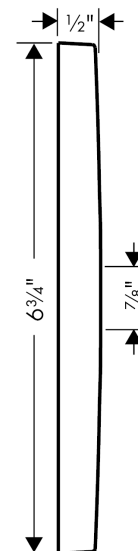

**AXOR Citterio M
Wall Plate SoftCube**

Finishes : **brushed nickel** Part no. : **34612821**

Description

Features

- Metal

Product image

Scale drawing

AXOR Citterio M
Wall Plate SoftCube

Finishes : **brushed nickel** Part no. : **34612821**

Exploded drawing

Year of production: >06/08

**AXOR Citterio M
Wall Plate SoftCube**

Finishes : **brushed nickel** Part no. : **34612821**

Spare parts list

Year of production: >06/08

Pos.	Description	Part no.	PC	PU
1	escutcheon 170 / 170 mm	98917820	0	1
2	O-ring 18x2,5	98139000	0	1
3	O-ring 48x5	98174000	0	1
4	O-ring 24x3	92112000	0	1