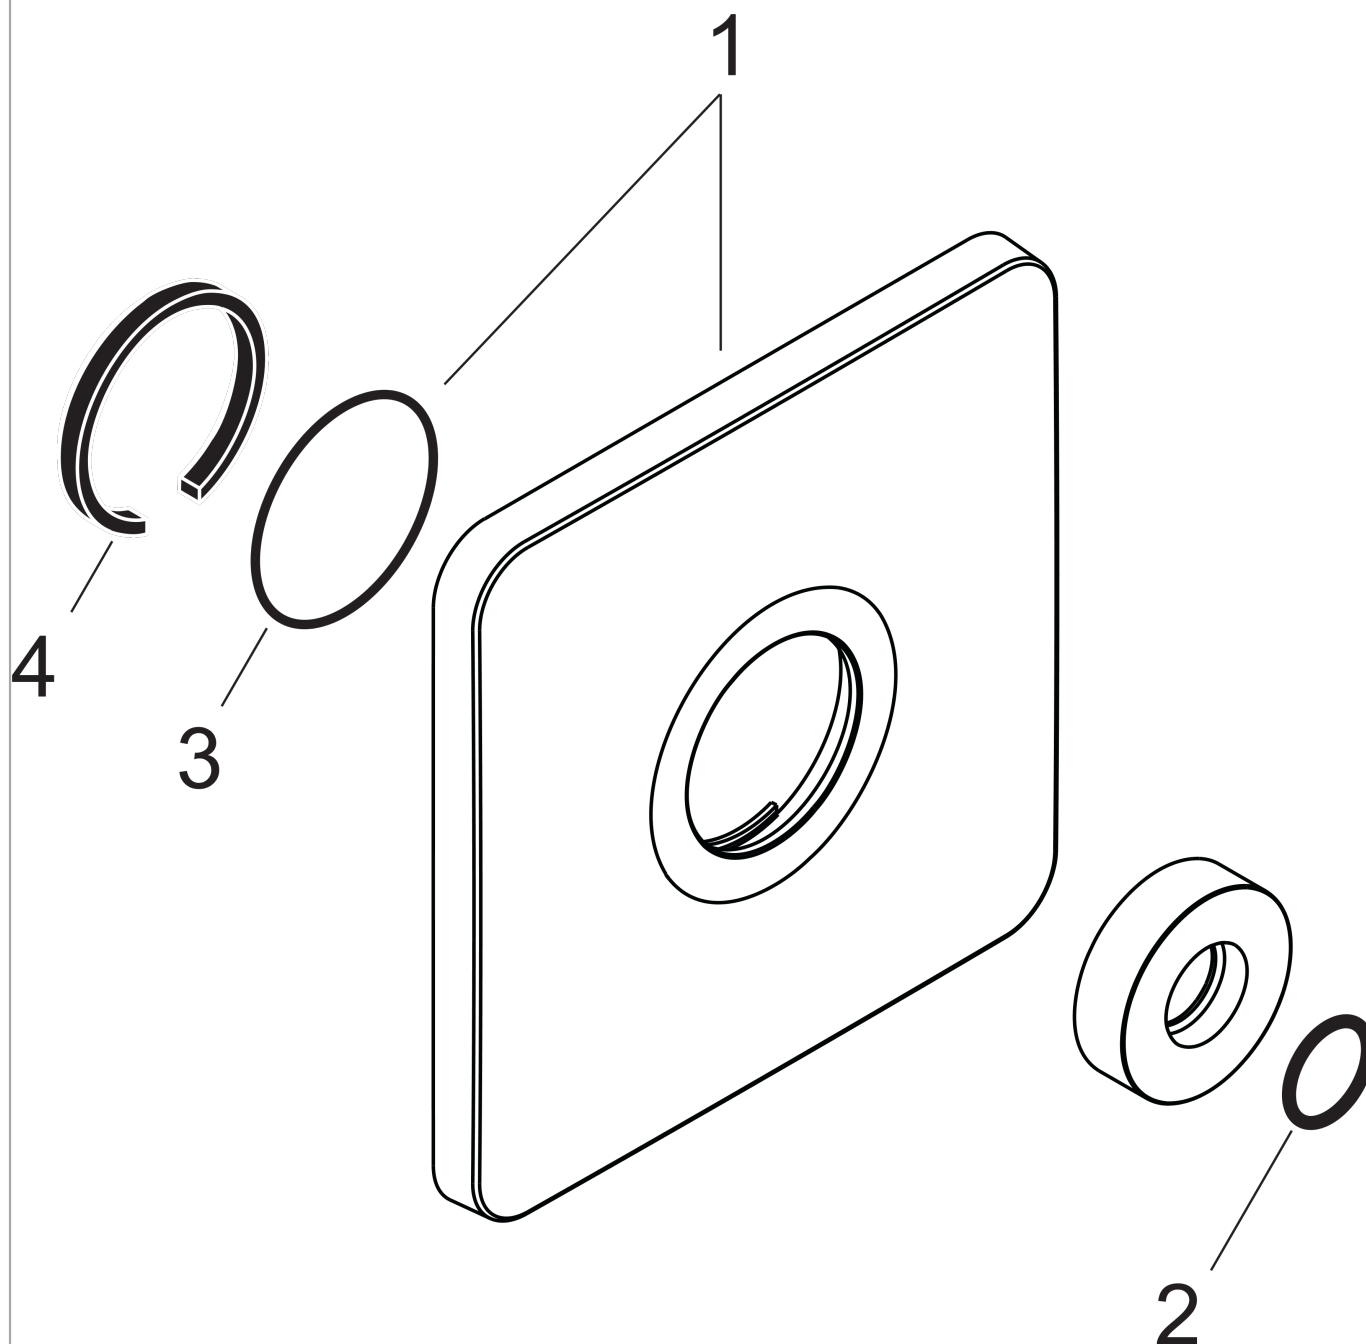

**AXOR Citterio M
Wall Plate SoftCube**

Finishes : **brushed nickel** Part no. : **34612821**

Description

Features

- Metal

Product image

Scale drawing

AXOR Citterio M
Wall Plate SoftCube

Finishes : **brushed nickel** Part no. : **34612821**

Exploded drawing

Year of production: >06/08

**AXOR Citterio M
Wall Plate SoftCube**

Finishes : **brushed nickel** Part no. : **34612821**

Spare parts list

Year of production: >06/08

Pos.	Description	Part no.	PC	PU
1	escutcheon 170 / 170 mm	98917820	0	1
2	O-ring 18x2,5	98139000	0	1
3	O-ring 48x5	98174000	0	1
4	O-ring 24x3	92112000	0	1