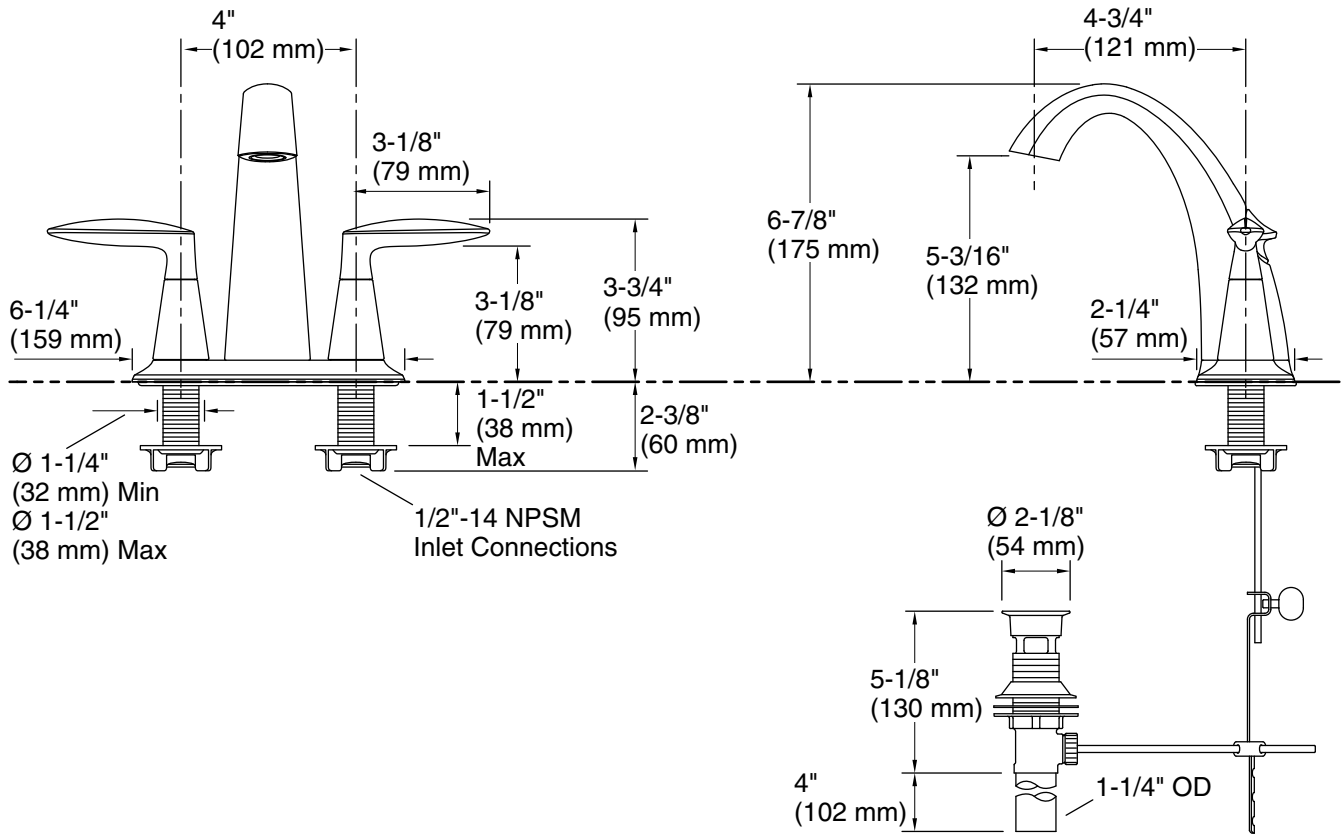

## Features

- 5" (127 mm) spout reach
- 1.2 gpm (4.5 lpm) maximum flow rate at 60 psi (4.14 bar)
- KOHLER® ceramic disc valves exceed industry longevity standards for a lifetime of durable performance
- Two-handle centerset faucet for 4" (102 mm) centers
- Includes metal pop-up drain with 1-1/4" (32 mm) tailpiece
- Reversible quarter-turn washerless ceramic disc valves
- Coordinates with Alteo faucets, accessories, and showering components to complete your bathroom

## Installation

- For 4" (102 mm) centers
- Deck-mount

## Technical Information

All product dimensions are nominal.

Faucet flow rate: 1.2 gal/min (4.5 l/min)

Drain included: Yes

Drain tailpiece included: Yes

## Spout:

Spout reach: 4-3/4" (121 mm)