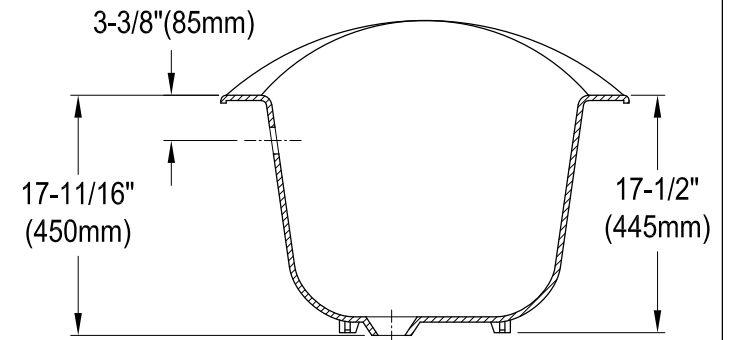

# VCTNDS6130NC0,1,5,8

61" Cast Iron Clawfoot Tub

M10 x 20 (4 pcs)

Section A-A