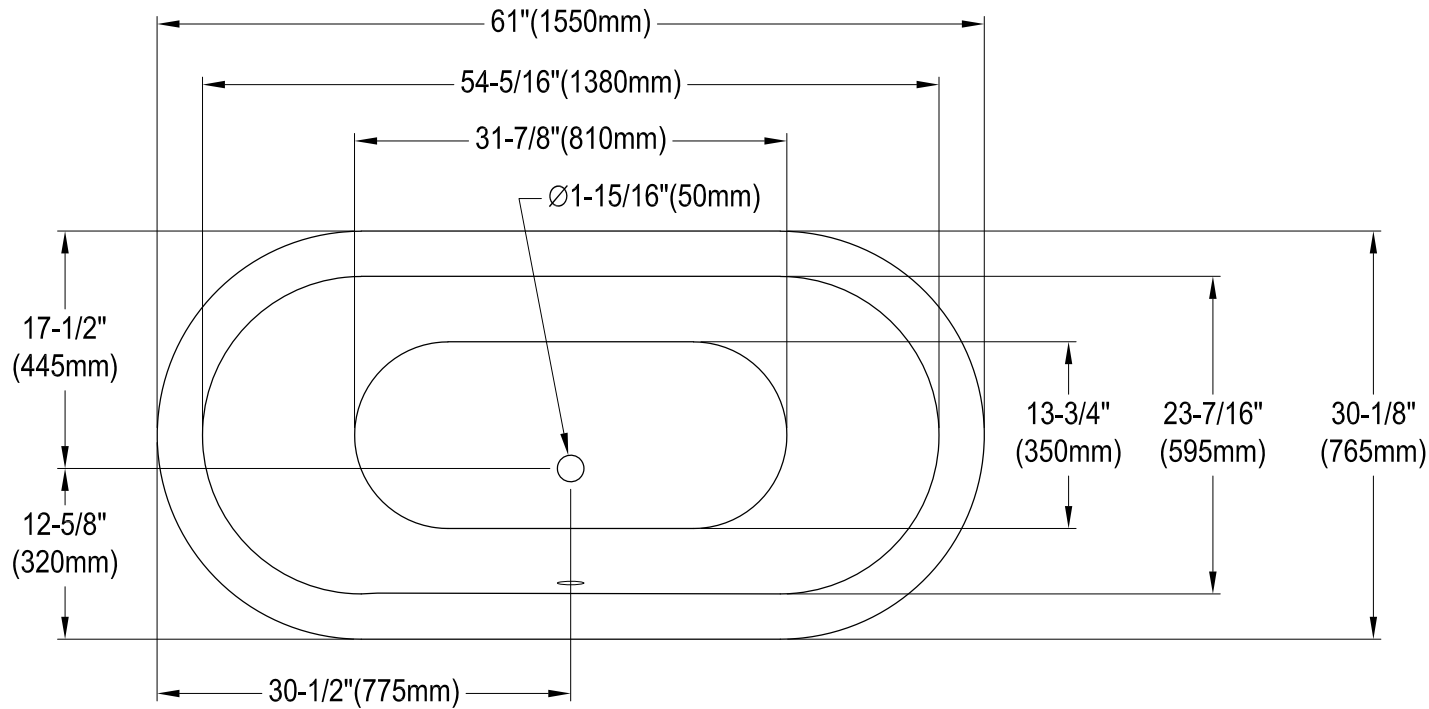

# VCTNDS6130NC0,1,5,8

61" Cast Iron Clawfoot Tub

M10 x 20 (4 pcs)

Section A-A