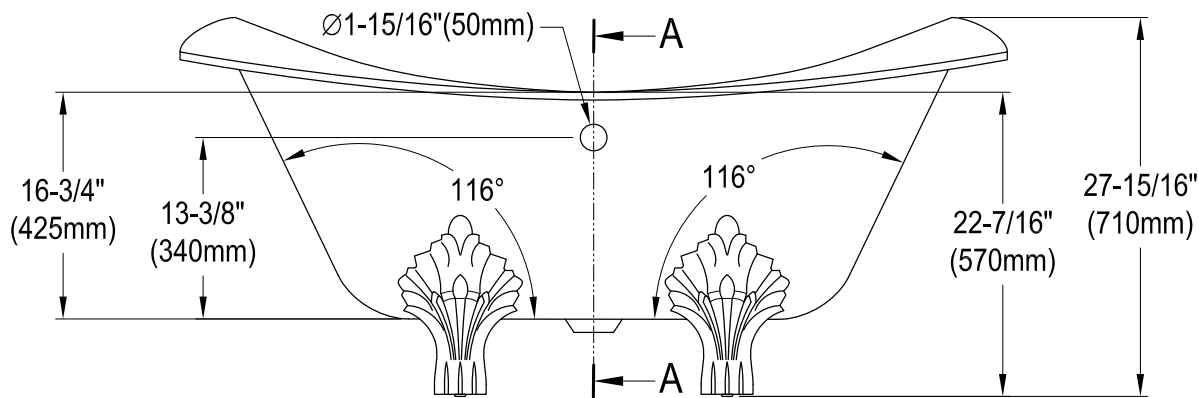

# VCTNDS6130NC0,1,5,8

61" Cast Iron Clawfoot Tub

M10 x 20 (4 pcs)

Section A-A