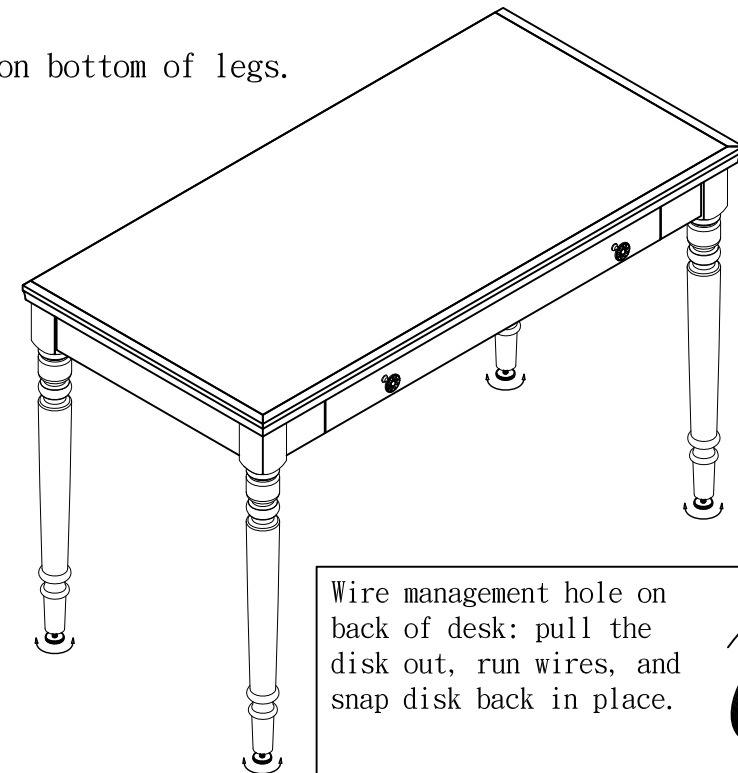

Leg

4PCS

Assembly Instructions

step 1

Bolt on 4 legs with 8 bolts.

step 2

Adjust levelers on bottom of legs.

Wire management hole on back of desk: pull the disk out, run wires, and snap disk back in place.