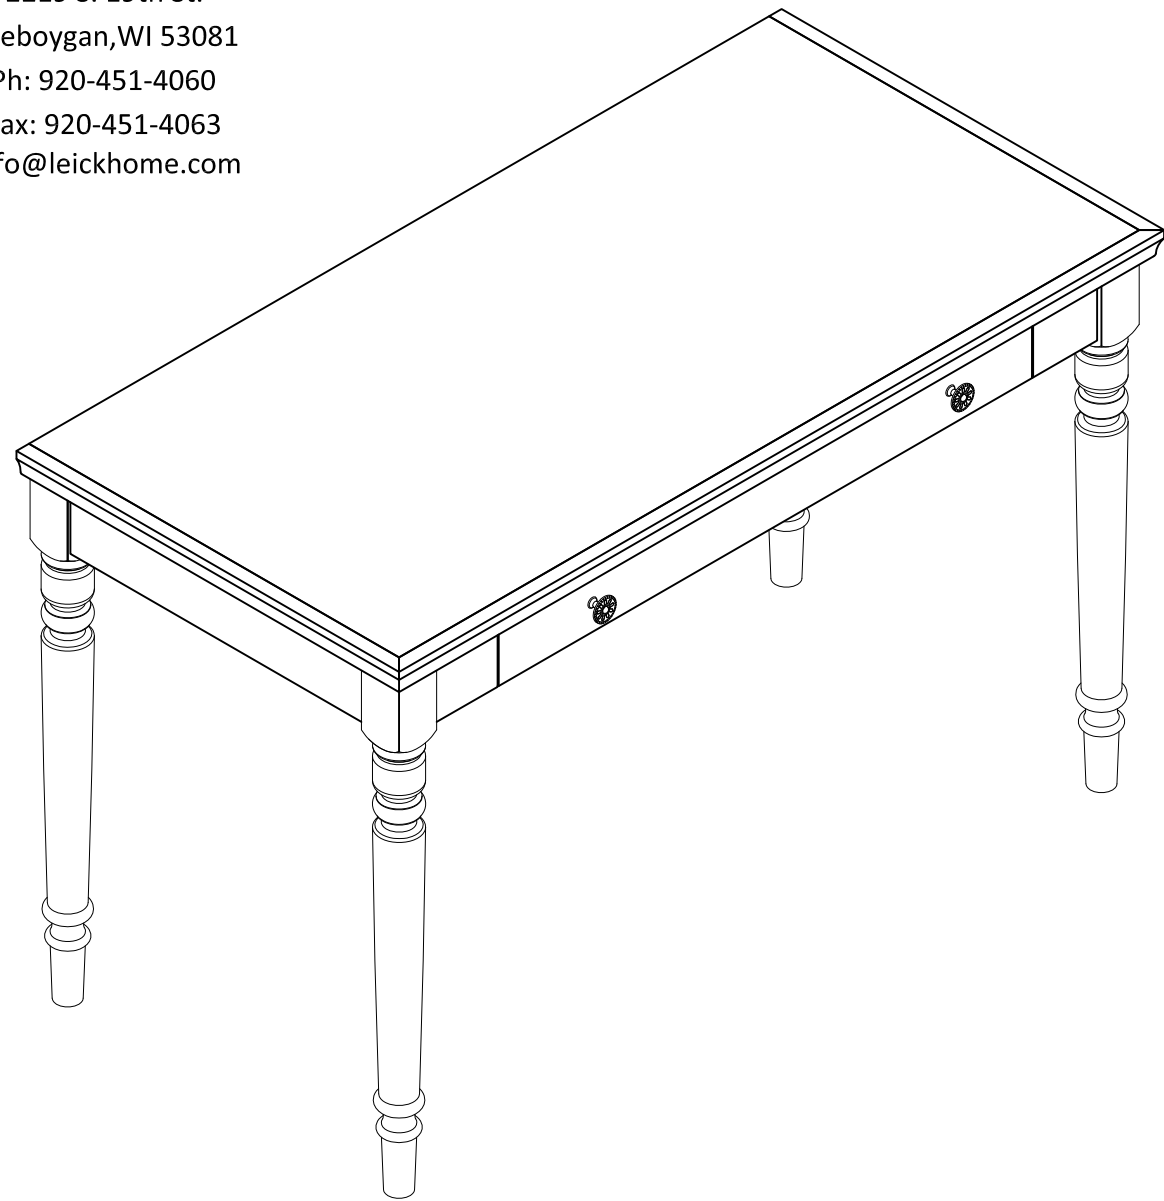

ITEM# 82410

Mission Oak Turned Leg Laptop Desk

Leick
Home
SINCE 1910

2219 S. 19th St.
Sheboygan, WI 53081
Ph: 920-451-4060
Fax: 920-451-4063
info@leickhome.com

Hardware List

Item	Description	Qty
a	 Bolt 5/16" *2"	8PCS
b	 Allen wrench	1PC
c	 Flat Washer 5/16" *19mm	8PCS
d	 Lock Washer	8PCS

Parts List

Item

Description

Qty

A

Top

1PC

B

Leg

4PCS

Assembly Instructions

step 1

Bolt on 4 legs with 8 bolts.

step 2

Adjust levelers on bottom of legs.

Wire management hole on back of desk: pull the disk out, run wires, and snap disk back in place.