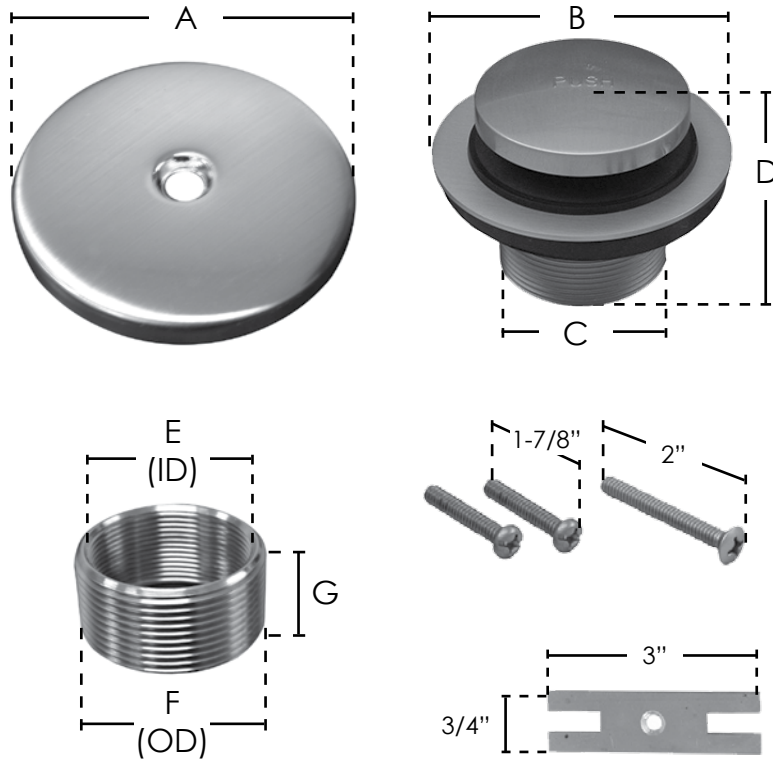

SPECIFICATION SUBMITTAL SHEET

JONES STEPHENS CORPORATION

TOE TOUCH CONVERSION KIT

features and benefits:

- 1-hole faceplate
- 1-3/8" drain with bushing
- Includes drain, bushing, face plate, aluminum adapter bar and screws

This product and others like it can be found in the Jones Stephens catalog. Call today to order your catalog or download it from our website: www.jonesstephens.com

PART NO.	FINISH	A	B	C	D	E	F	G
☐ B51010	Chrome Plated	3-1/8"	2-3/4"	1-1/2"	2"	1-5/8"	1-3/4"	3/4"
☐ B5161AP	Antique Pewter	3-1/8"	2-3/4"	1-1/2"	2"	1-5/8"	1-3/4"	3/4"
☐ B5161BB	Brushed Bronze	3-1/8"	2-3/4"	1-1/2"	2"	1-5/8"	1-3/4"	3/4"
☐ B5161BN	Brushed Nickel	3-1/8"	2-3/4"	1-1/2"	2"	1-5/8"	1-3/4"	3/4"
☐ B5161RB	Oil Rubbed Bronze	3-1/8"	2-3/4"	1-1/2"	2"	1-5/8"	1-3/4"	3/4"
☐ B5161WB	Old World Bronze	3-1/8"	2-3/4"	1-1/2"	2"	1-5/8"	1-3/4"	3/4"
☐ B5161PS	Polished Stainless	3-1/8"	2-3/4"	1-1/2"	2"	1-5/8"	1-3/4"	3/4"