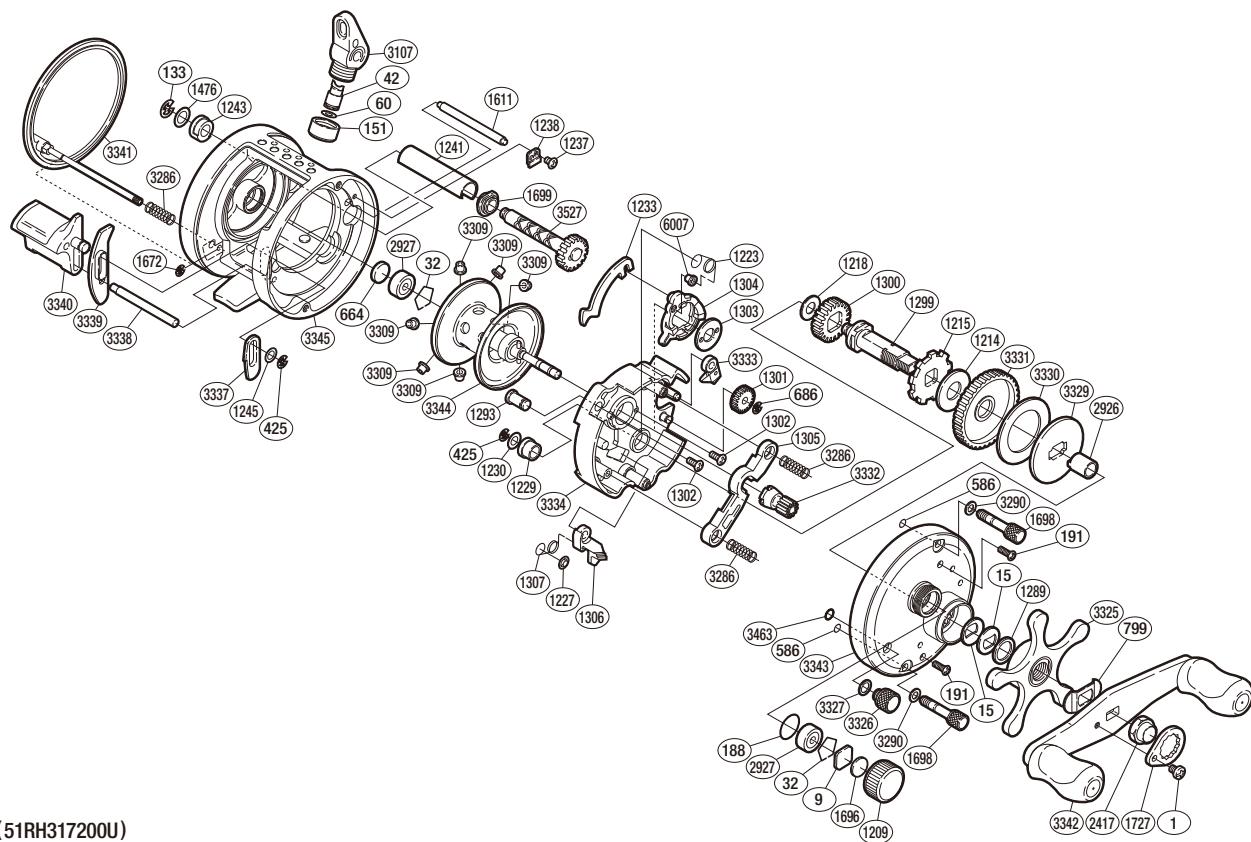

SHIMANO

CALCUTTA

CT-200GTB

(51RH317200U)

#	Part No.	Description	#	Part No.	Description	#	Part No.	Description
1	10PVC	Screw	1238	10FTG	Worm Bushing A Retainer	3107	10KCG	Line Guide
9	105N0	Cast Control Spacer	1241	10NJM	Level Wind Guard	3286	104BH	Yoke Spring
15	10D60	Drag Spring Washer	1243	104SX	Worm Bushing B	3290	105EH	Washer
32	10GEW	Bearing Retainer	1245	10AUT	Spacer	3309	10CP8	Brake Collar
42	10FFZ	Line Guide Pawl	1289	10J1L	Star Drag Spacer	3325	10CE5	Star Drag
60	10CFW	Spacer	1293	10PNE	Retractor Spring Pin	3326	10C09	Side Plate Open Nut
133	105NJ	E Lock	1299	105MN	Drive Shaft	3327	10HWP	Washer
151	10FJP	Pawl Cap	1300	10J7A	Idle Gear A	3329	10D3Z	Key Washer
188	109EB	O Ring	1301	105GW	Idle Gear B	3330	10723	Drag Washer
191	10MPT	Screw	1302	103N8	Screw	3331	10Q0U	Drive Gear
425	105NE	E Lock	1303	10F62	Clutch Cam Retainer	3332	109JP	Pinion Gear
586	10FMS	O Ring	1304	10K1Q	Clutch Cam	3333	10MW4	Anti-Reverse Pawl
664	1057S	Spacer B	1305	1047F	Yoke	3334	10Q7M	Set Plate
686	105NK	E Lock	1306	10637	Clutch Pawl	3337	10AUJ	Clutch Bar Guide A
799	107QJ	Friction Washer	1307	1048S	Clutch Pawl Spring	3338	10PT4	Clutch Bar Support
1209	10KJZ	Cast Control Cap	1476	10D69	Spacer	3339	109C5	Clutch Bar Guide B
1214	10CJA	Drag Washer	1611	10GY2	Level Wind Guide	3340	10P5F	Quick-Fire II Clutch Bar
1215	10D8D	Anti-Reverse Ratchet	1672	105NC	E Lock	3341	1075D	Left Side Plate
1223	1048E	Retractor Spring	1696	10896	Cast Control Spacer B	3342	103TA	Handle Assembly
1227	109H9	Push Nut (Spn-2)	1699	10JZ6	Side Plate Bolt	3343	10HLW	Right Side Plate
1229	10BQ2	Drive Shaft Bushing	1699	10NDN	Worm Bushing A	3344	10TSY	Spool Assembly
1230	10589	Spacer	1727	10QBJ	Handle Nut Plate	3345	10JWC	One-Piece Frame
1233	1091G	Clutch Plate	2417	10FNN	Handle Nut	3463	10FMR	Nut Retainer
1237	10MP9	Screw	2926	10BPT	Roller Clutch Inner Tube	3527	10KKP	Worm Shaft
			2927	105BZ	Ball Bearing	6007	10F23	Retractor Spring Collar