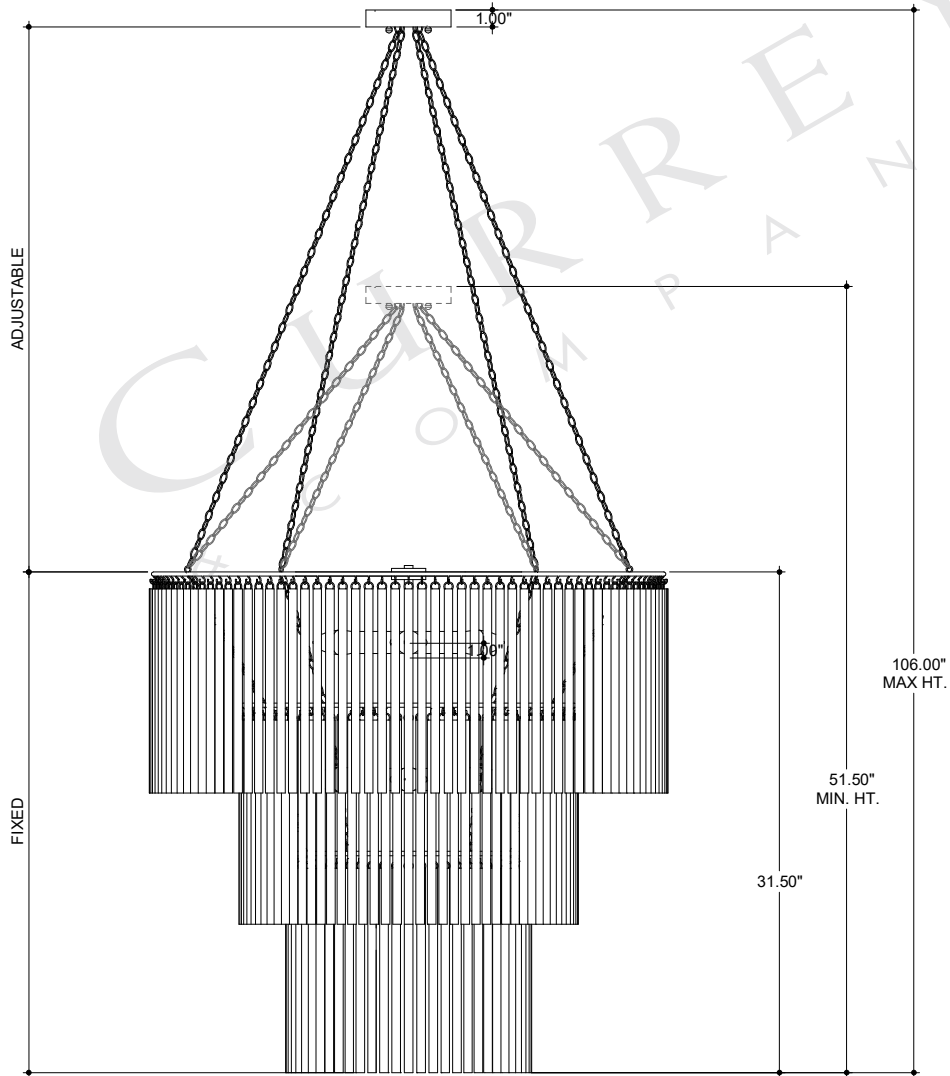

TOP VIEW

CANOPY DETAIL

FRONT VIEW

9000-0247

ALL WORK © 2019 CURREY & COMPANY