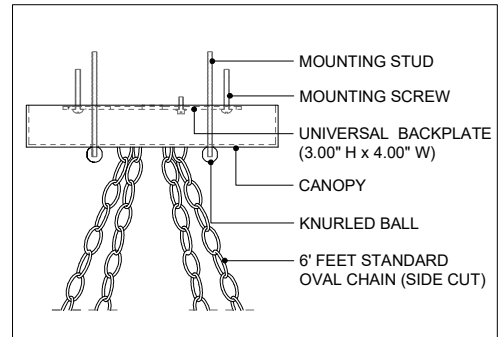

TOP VIEW

CANOPY DETAIL

FRONT VIEW

9000-0247

ALL WORK © 2019 CURREY & COMPANY