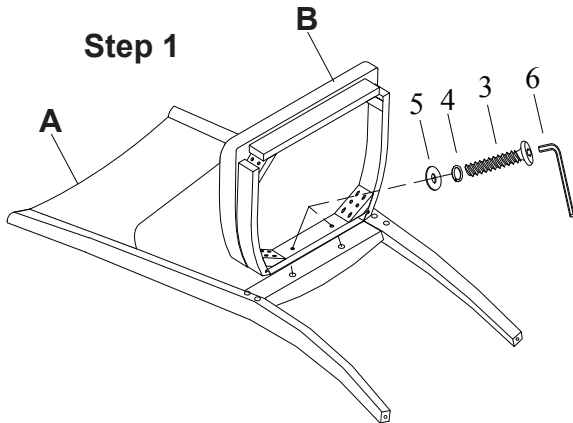

A.R.T. FURNITURE® ASSEMBLY INSTRUCTIONS

Side Chair
284204-2303

Thank you for purchasing this quality product from A.R.T. Furniture. Be sure to check all packing material for parts which may have come loose inside the carton during shipment. Identify and count all parts and compare with the parts list below.

Note: Some furniture is heavy, it is recommended that two people assembly this item to avoid injury or damage.

No.	Hardware List		Qt.
1		$\frac{5}{16}$ " x 3" Bolt	4
2		$\frac{5}{16}$ " x 2 $\frac{1}{4}$ " Bolt	4
3		$\frac{5}{16}$ " x 1 $\frac{3}{4}$ " Bolt	2
4		$\frac{5}{16}$ " Lock Washer	10
5		$\frac{5}{16}$ " Flat Washer	10
6		5mm Allen key	1

No.	PARTS LIST		Qt.
A		Chair back	1
B		Seat frame	1
C		Front Legs	2