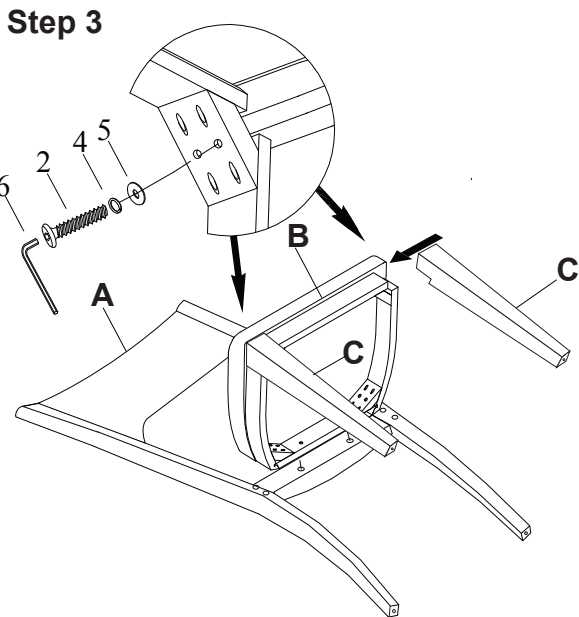

A.R.T. FURNITURE® ASSEMBLY INSTRUCTIONS

Side Chair
284204-2303

Thank you for purchasing this quality product from A.R.T. Furniture. Be sure to check all packing material for parts which may have come loose inside the carton during shipment. Identify and count all parts and compare with the parts list below.

Note: Some furniture is heavy, it is recommended that two people assembly this item to avoid injury or damage.

No.	Hardware List		Qt.
1		$\frac{5}{16}$ " x 3" Bolt	4
2		$\frac{5}{16}$ " x 2 $\frac{1}{4}$ " Bolt	4
3		$\frac{5}{16}$ " x 1 $\frac{3}{4}$ " Bolt	2
4		$\frac{5}{16}$ " Lock Washer	10
5		$\frac{5}{16}$ " Flat Washer	10
6		5mm Allen key	1

No.	PARTS LIST		Qt.
A		Chair back	1
B		Seat frame	1
C		Front Legs	2