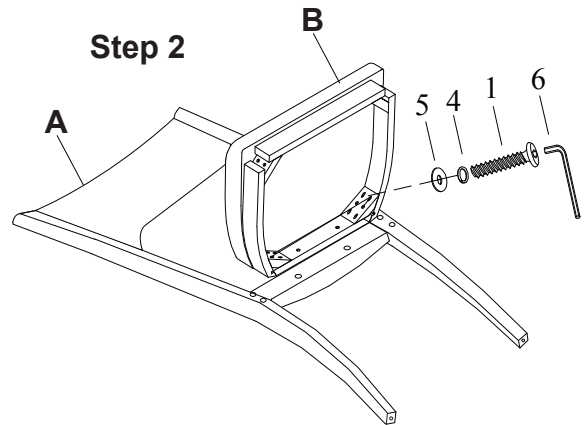

A.R.T. FURNITURE® ASSEMBLY INSTRUCTIONS

Side Chair
284204-2303

Thank you for purchasing this quality product from A.R.T. Furniture. Be sure to check all packing material for parts which may have come loose inside the carton during shipment. Identify and count all parts and compare with the parts list below.

Note: Some furniture is heavy, it is recommended that two people assembly this item to avoid injury or damage.

No.	Hardware List		Qt.
1		$\frac{5}{16}$ " x 3" Bolt	4
2		$\frac{5}{16}$ " x 2 $\frac{1}{4}$ " Bolt	4
3		$\frac{5}{16}$ " x 1 $\frac{3}{4}$ " Bolt	2
4		$\frac{5}{16}$ " Lock Washer	10
5		$\frac{5}{16}$ " Flat Washer	10
6		5mm Allen key	1

No.	PARTS LIST		Qt.
A		Chair back	1
B		Seat frame	1
C		Front Legs	2