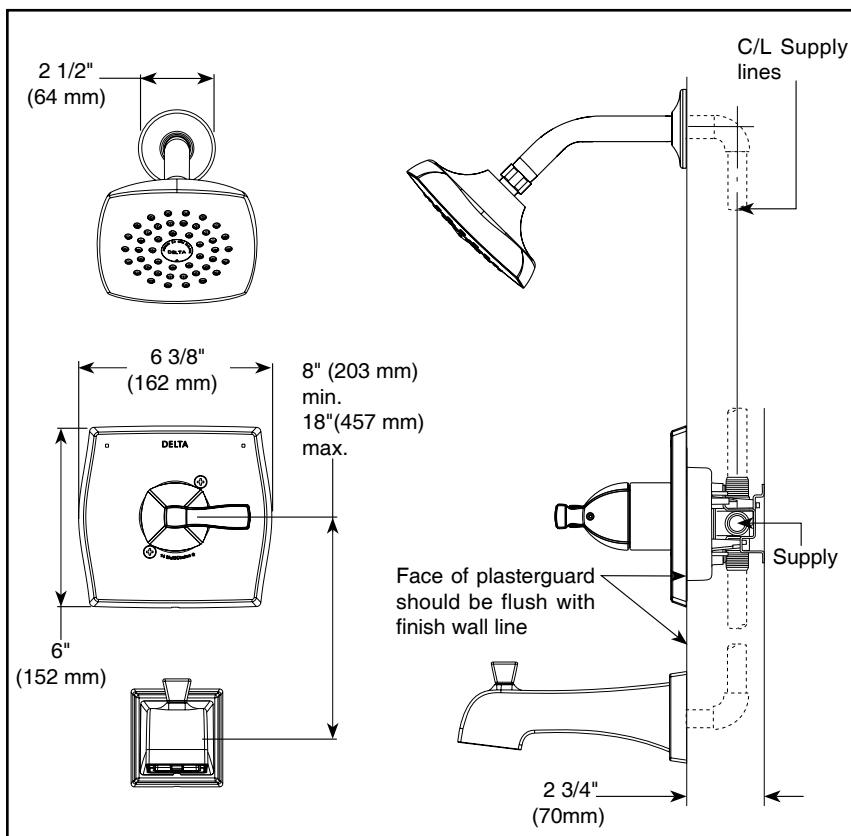

see what Delta can do™

TUB AND SHOWER FAUCET

■ Flynn™ Series Bath Collection

FEATURES:

- Monitor® 14 Series pressure balanced bath mixing valve trim
- Single function Touch-Clean® raincan shower head

STANDARD SPECIFICATIONS:

- Maintains a balanced pressure of hot and cold water even when a valve is turned on or off elsewhere in the system.
- For use with MultiChoice® Universal rough valve body. (R10000 Series).
- Back-to-back installation capability.
- Solid brass forged body.
- Temperature only controlled with handle.
- Field adjustable to limit handle rotation into hot water zone.
- 120° maximum handle rotation.
- All parts replaceable from the front of the valve.
- Shower head maximum flow rate 1.75 gpm @ 80 psi, 6.6 L/min @ 550 kPa.
- Red/blue pad print temperature indicators on escutcheon.
- Pull-up tub spout: 1/2" NPT iron pipe thread connection or 1/2" copper spout tube soldering connection.

144768C▲

Submitted Model No.: _____

Specific Features: _____

RP64859▲ Touch-Clean® Raincan Shower head

RP77901▲ (Pull-Up Diverter)

COMPLIES WITH

- ASME A112.18.1 / CSA B125.1
- ASSE 1016
- Indicates compliance to ICC/ANSI A117.1 - Valve control only
- EPA WaterSense®