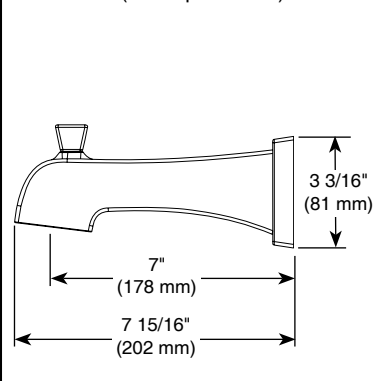

- Maintains a balanced pressure of hot and cold water even when a valve is turned on or off elsewhere in the system.
- For use with MultiChoice® Universal rough valve body. (R10000 Series).
- Back-to-back installation capability.
- Solid brass forged body.
- Temperature only controlled with handle.
- Field adjustable to limit handle rotation into hot water zone.
- 120° maximum handle rotation.
- All parts replaceable from the front of the valve.
- Shower head maximum flow rate 1.75 gpm @ 80 psi, 6.6 L/min @ 550 kPa.
- Red/blue pad print temperature indicators on escutcheon.
- Pull-up tub spout: 1/2" NPT iron pipe thread connection or 1/2" copper spout tube soldering connection.

144768C▲

Submitted Model No.: _____

Specific Features: _____

RP64859▲ Touch-Clean® Raincan Shower head

RP77901▲ (Pull-Up Diverter)

COMPLIES WITH

- ASME A112.18.1 / CSA B125.1
- ASSE 1016
- Indicates compliance to ICC/ANSI A117.1 - Valve control only
- EPA WaterSense®