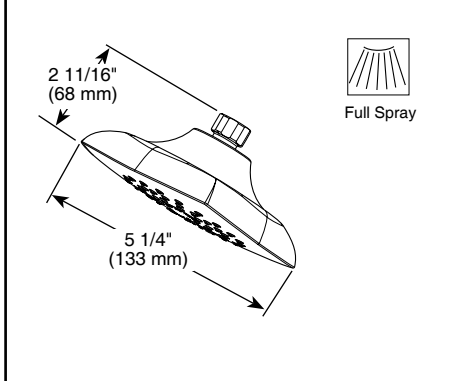

- Maintains a balanced pressure of hot and cold water even when a valve is turned on or off elsewhere in the system.
- For use with MultiChoice® Universal rough valve body. (R10000 Series).
- Back-to-back installation capability.
- Solid brass forged body.
- Temperature only controlled with handle.
- Field adjustable to limit handle rotation into hot water zone.
- 120° maximum handle rotation.
- All parts replaceable from the front of the valve.
- Shower head maximum flow rate 1.75 gpm @ 80 psi, 6.6 L/min @ 550 kPa.
- Red/blue pad print temperature indicators on escutcheon.
- Pull-up tub spout: 1/2" NPT iron pipe thread connection or 1/2" copper spout tube soldering connection.

144768C▲

Submitted Model No.: _____

Specific Features: _____

RP64859▲ Touch-Clean® Raincan Shower head

RP77901▲ (Pull-Up Diverter)

COMPLIES WITH

- ASME A112.18.1 / CSA B125.1
- ASSE 1016
- Indicates compliance to ICC/ANSI A117.1 - Valve control only
- EPA WaterSense®