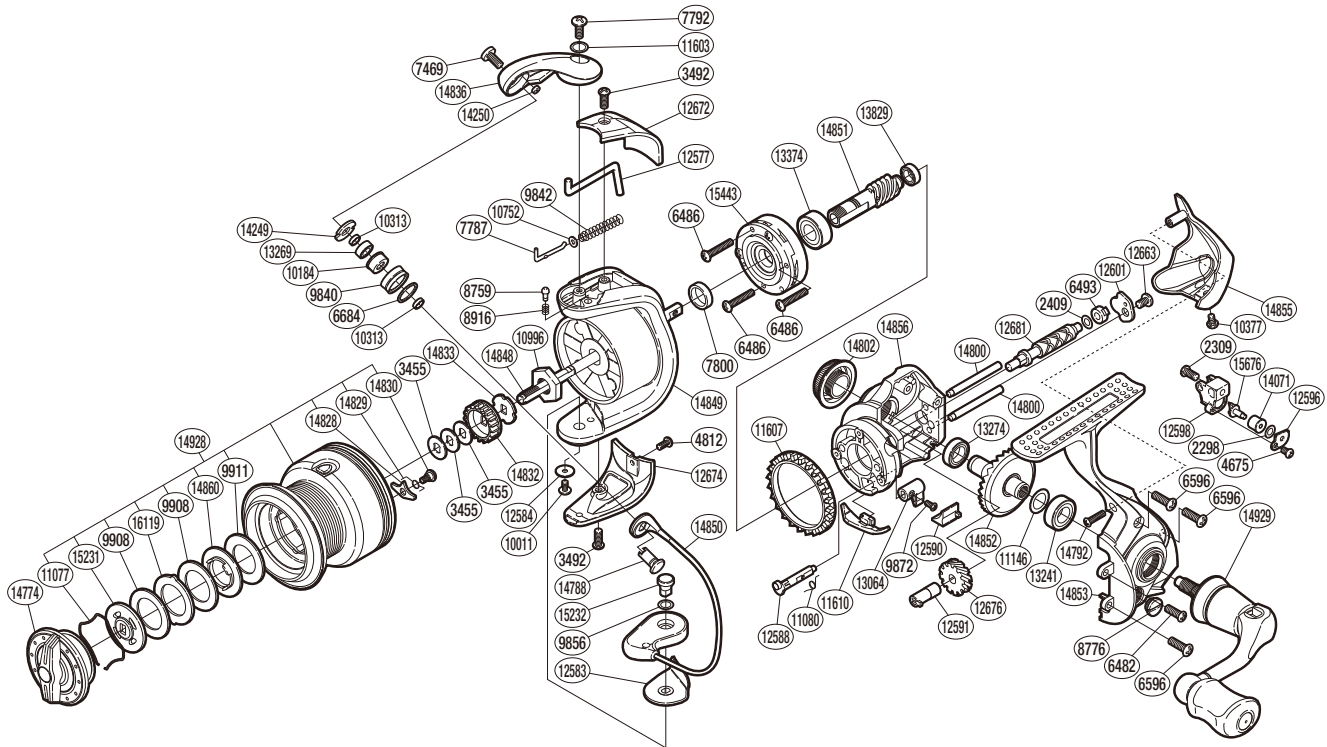

# SHIMANO

STRADIC 

ST-2500FJ

Please note that the number of adjusting washers may not be the same as shown in the exploded views. (Adjustment will vary with each individual product.)

(51SE452510U)

Part No.	Description	Part No.	Description	Part No.	Description
RD 2298	Spacer	RD10752	Bail Spring Guide A Support	RD14249	Line Roller Plate
RD 2309	Screw	RD10996	Rotor Nut	RD14250	Line Roller Oil Cap
RD 2409	Spacer	RD11077	Drag Washers Retainer	RD14774	Drag Knob
RD 3455	Spool Washer	RD11080	Anti-Reverse Cam Spring	RD14788	Line Roller Support
RD 3492	Screw	RD11146	Washer	RD14792	Screw
RD 4675	Screw	RD11603	Washer	RD14800	Oscillating Guide
RD 4812	Screw	RD11607	Friction Ring	RD14802	Handle Screw Cap
RD 6482	Screw	RD11610	Bail Trip Strike	RD14828	Drag Click
RD 6486	Screw	RD12577	Bail Trip Lever	RD14829	Drag Click Spring
RD 6493	Worm Bushing (rear)	RD12583	Bail Hold Support Spacer	RD14830	Screw
RD 6596	Screw	RD12584	Washer	RD14832	Spool Support A
RD 6684	Line Roller Spacer	RD12588	Anti-Reverse Cam	RD14833	Spool Support B
RD 7469	Screw	RD12590	Anti-Reverse Lever Cover	RD14836	Bail Arm
RD 7787	Bail Spring Guide A	RD12591	Worm Bushing (front)	RD14848	Main Shaft
RD 7792	Screw	RD12596	Oscillating Pawl Cover	RD14849	Rotor
RD 7800	Rotor Ring	RD12598	Oscillating Slider	RD14850	Bail Assembly
RD 8759	Click Pin	RD12601	Worm Shaft Retainer	RD14851	Pinion Gear
RD 8776	Oil Cap	RD12663	Screw	RD14852	Drive Gear
RD 8916	Click Spring	RD12672	Bail Spring Cover	RD14853	Side Cover
RD 9840	Line Roller	RD12674	Bail Hold Support Guard	RD14855	Rear Protector
RD 9842	Bail Spring	RD12676	Idle Gear	RD14856	Body
RD 9856	Washer	RD12681	Worm Shaft	RD14860	Key Washer
RD 9872	Screw	RD13064	Anti-Reverse Lever	RD14928	Spool Assembly
RD 9908	Drag Washer	RD13241	Ball Bearing	RD14929	Handle Assembly
RD 9911	Drag Washer	RD13269	Ball Bearing	RD15231	Key Washer
RD10011	Screw	RD13274	Ball Bearing	RD15232	Bail Hold Support Shaft
RD10184	Line Roller Bushing	RD13374	Ball Bearing	RD15443	Roller Clutch Assembly
RD10313	Bearing Spacer	RD13829	Ball Bearing	RD15676	Oscillating Pawl
RD10377	Screw	RD14071	Oscillating Slider Bushing	RD16119	Eared Washer