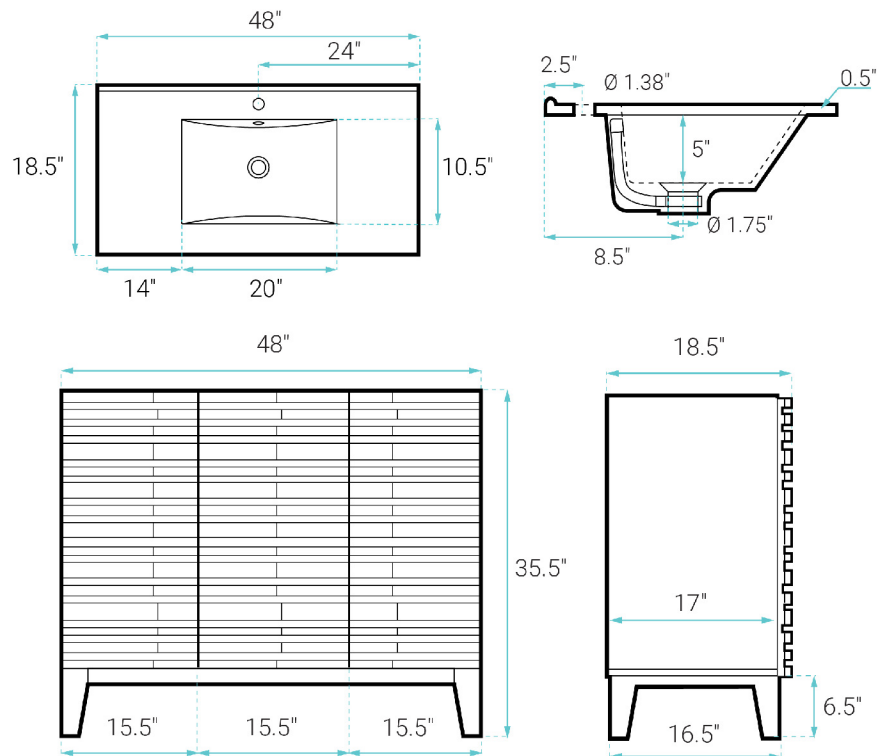

### FEATURES:

- Sleek, freestanding design
- Glazed ceramic, single sink
- Standard 1.75" drain hole
- Standard 1.38" faucet hole
- Chrome-finish overflow
- Wooden legs

### SPECIFICATIONS:

N.W: 134 lb.

W: 48" x D: 18.5" x H: 36.5"

Inner Sink: D: 10.5" x W: 20" x H: 5"