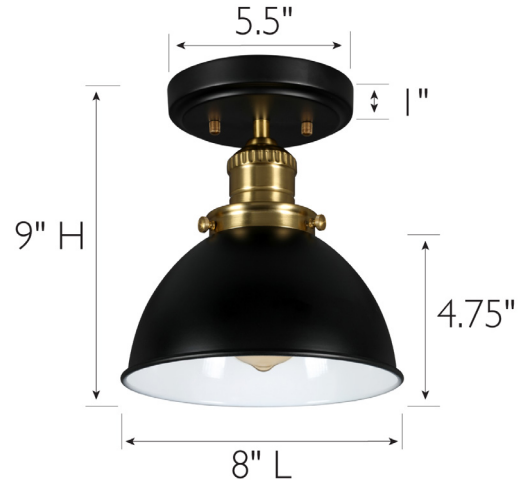

Savannah I-Light Semi Flush Mount Ceiling Light Matte Black and Satin Gold

SPECIFICATIONS

MOUNTING:	Semi Flush Mount	LED BRIGHTNESS (LUMENS):	N/A
SLOPED CEILING ADAPTABLE:	No	LED COLOR CORRELATED TEMPERATURE (CCT):	N/A
LAMP TYPE 1:	Incandescent	LED COLOR RENDERING INDEX (CRI):	N/A
BULB INCLUDED:	No	LED EFFICACY:	N/A
WATTS PER BULB:	60W	LED AVERAGE RATED LIFE:	N/A
TOTAL WATTAGE:	60W	ENERGY EFFICIENT:	No
DIMMABLE:	Yes	LIGHTING AMPS:	0.5
MATERIAL CONSTRUCTION:	Steel	VOLTAGE:	120V
ASSEMBLED DIMENSIONS:	9" H x 8" L x 8" D		
WEIGHT:	1.54 lbs.		
BACKPLATE DIMENSIONS:	N/A		
CANOPY/PLATE DIMENSIONS:	1" H x 5.5" W x 5.5" D		
GLASS/SHADE DIMENSIONS:	4.75" H x 8" L x 8" D		
GLASS/SHADE MATERIAL:	Metal		
GLASS/SHADE TYPE:	Metal		
GLASS/SHADE COLOR:	Matte Black		