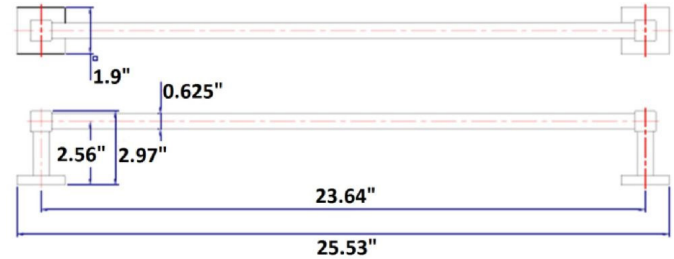

Karsen Towel Bar 24"  
Satin Nickel

**SPECIFICATIONS**

MATERIAL CONSTRUCTION:	Zinc
PVD FINISH:	No
ASSEMBLY REQUIRED:	Yes
TOOLS NEEDED FOR INSTALLATION:	Screwdriver
ASSEMBLED DIMENSIONS:	3.63" H x 26.75" L x 2.75" D
ASSEMBLED WEIGHT:	1.87 lbs.
MIN. LENGTH:	N/A
MAX LENGTH:	N/A
SCREWS INCLUDED:	Yes
DRYWALL ANCHORS INCLUDED:	Yes
CENTER TO CENTER:	N/A