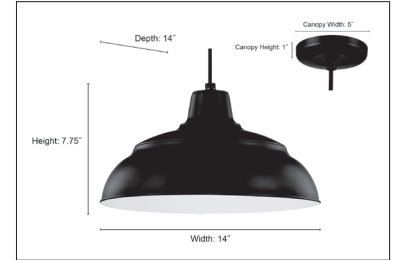

R SERIES

RWHC14 & RWHC17

14" & 17" CORD HUNG WAREHOUSE SHADES

RWHC14 FINISHES

- ABR - Architectural Bronze
- GA - Galvanized
- NB- NAVY BLUE
- SB - Satin Black
- SG - Satin Green
- SR - Satin Red
- WH - White

DIMENSIONS

Width	14"
Height	7.75"
Canopy Width	5"
Canopy Height	1"
Wire	144"

MATERIAL

Steel

LAMPING

# Bulbs	1-Medium A21
Bulb Base	Medium (E26)
Watts per Bulb	200W
Voltage	120V
Total Wattage	200W
Bulbs Included	No

CERTIFICATION

UL Listed	Damp Location

RWHC14-SB

WARRANTY

1 Year Limited Product Warranty

RWHC17 FINISHES

- ABR - Architectural Bronze
- GA - Galvanized
- NB- NAVY BLUE
- SB - Satin Black
- SG - Satin Green
- SR - Satin Red
- WH - White

DIMENSIONS

Width	17"
Height	9"
Canopy Width	5"
Canopy Height	1"
Wire	144"

MATERIAL

Steel

LAMPING

# Bulbs	1-Medium A21
Bulb Base	Medium (E26)
Watts per Bulb	200W
Voltage	120V
Total Wattage	200W
Bulbs Included	No

CERTIFICATION

UL Listed	Damp Location

ITEM NUMBER

SKUs	RWHC14-ABR	RWHC17-ABR
	RWHC14-GA	RWHC17-GA
	RWHC14-NB	RWHC17-SB
	RWHC14-SB	RWHC17-NB
	RWHC14-SG	RWHC17-SG
	RWHC14-SR	RWHC17-SR
	RWHC14-WH	RWHC17-WH