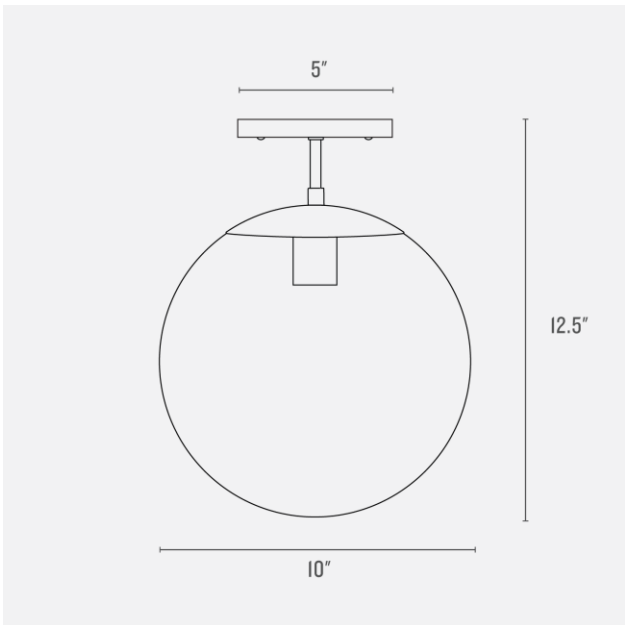

Dimensions:

Overall: 12.5" H x 10" W x 10" D

Canopy: 0.5" H x 5" W

Materials: Brass, Glass, Steel

Details: Bulbs that will fit through the shade opening should have a maximum diameter of 3.5"

One year guarantee