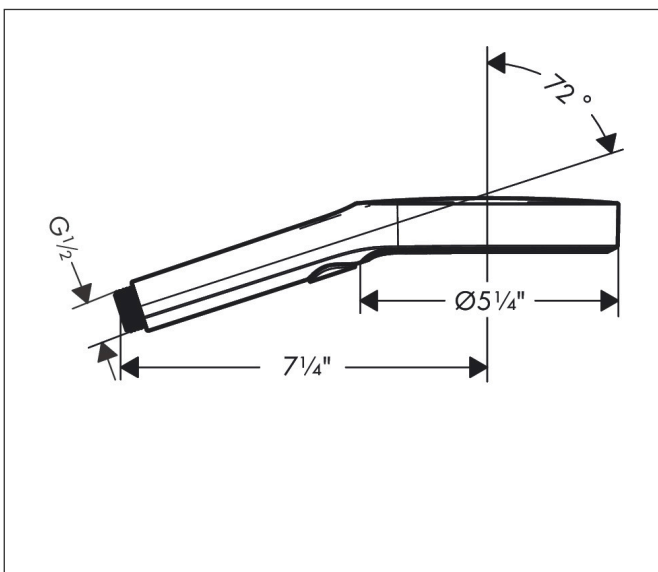

Brand hansgrohe
 Art. Name **Rainfinity** Handshower 130 3-Jet, 2.5 GPM
 Art. Nr. 26864671
 Surface matte black
 Pos. 1

Product Picture

Drawing

Features

- Spray modes: PowderRain, Intense PowderRain, MonoRain
- Select button for comfortable alternation of spray modes
- Spray face surface: graphite, easy cleanable aluminium spray disc
- Flow: 2.5 GPM (9.5 L/Min)