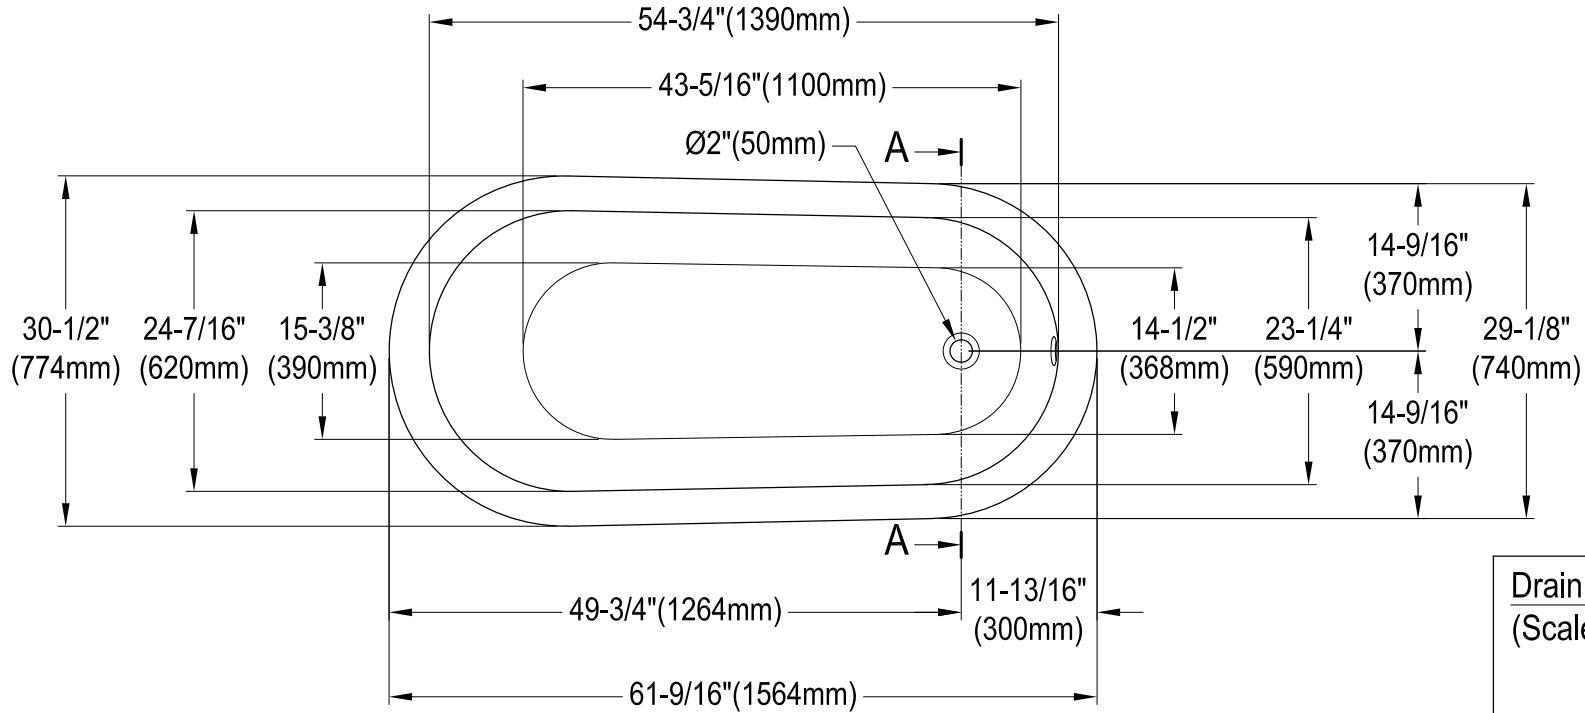

NHVCTND653129B0,1,2,5,7,8,W

61.5" Cast Iron Clawfoot Tub

M10 x 20 (4 pcs)

Drain Hole Size
(Scale 3:1)