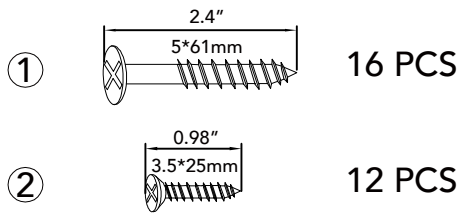

Item No: W-7500A
Fantasy Fields-Magic Garden Bookshelf

WARNING

Small parts and sharp points may be present prior to assembly.

CARE INSTRUCTIONS

To clean your product, use mild soap and water on a damp cloth. Do not use window cleaners or cleaning abrasives as they will scratch the surface and could damage the protective coating.

Made in China

HARDWARE

PRODUCT PARTS

<p>A</p> <p>1PC</p>	<p>B</p> <p>1PC</p>	<p>C</p> <p>1PC</p>	<p>D1</p> <p>1PC</p>	<p>D2</p> <p>1PC</p>
<p>E</p> <p>1PC</p>	<p>F</p> <p>1PC</p>	<p>G</p> <p>1PC</p>	<p>H</p> <p>1PC</p>	
<p>I</p> <p>2PCS</p>	<p>J</p> <p>1PC</p>	<p>K</p> <p>1PC</p>	<p>L</p> <p>2PCS</p>	