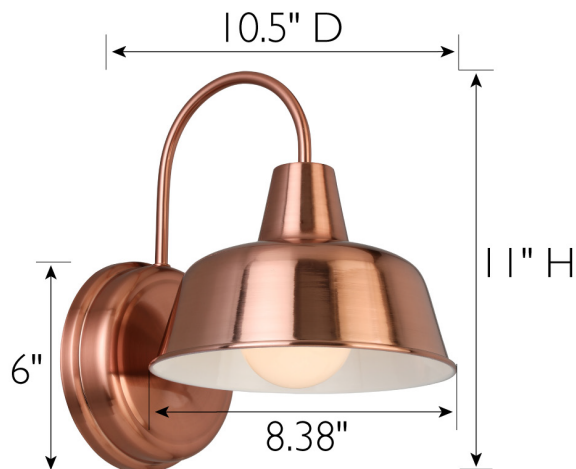

Mason I-Light Outdoor Wall Light  
Copper Finish

SPECIFICATIONS

MOUNTING:	Wall Mount	LED BRIGHTNESS (LUMENS):	N/A
SLOPED CEILING ADAPTABLE:	No	LED COLOR CORRELATED TEMPERATURE (CCT):	N/A
LAMP TYPE 1:	Maximum 60W Medium Base Bulb	LED COLOR RENDERING INDEX (CRI):	N/A
BULB INCLUDED:	No	LED EFFICACY:	N/A
WATTS PER BULB:	60W	LED AVERAGE RATED LIFE:	N/A
TOTAL WATTAGE:	60W	ENERGY EFFICIENT:	No
DIMMABLE:	Yes	LIGHTING AMPS:	N/A
MATERIAL CONSTRUCTION:	Steel	VOLTAGE:	120V
ASSEMBLED DIMENSIONS:	11" H x 8.38" L x 10.5" D		
WEIGHT:	2.28 lbs.		
BACKPLATE DIMENSIONS:	6" H x 6" W		
CANOPY/PLATE DIMENSIONS:	N/A		
GLASS/SHADE DIMENSIONS:	5.5" H x 8.38" L x 8.38" D		
GLASS/SHADE MATERIAL:	Steel		
GLASS/SHADE TYPE:	N/A		
GLASS/SHADE COLOR:	Copper Finish		