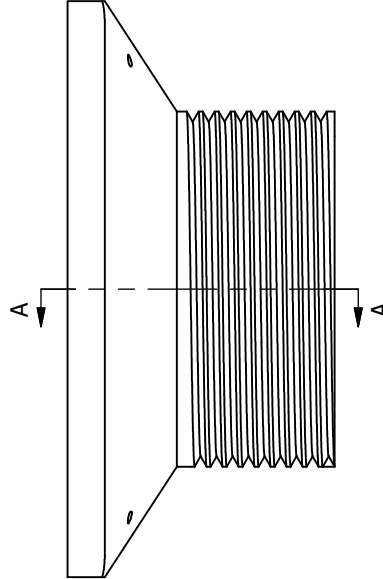

METAL SPUD W/STRAINER FOR DRAIN BODIES

SPUD MADE OF BRASS
STRAINER MADE OF BRASS WITH NICKEL BRONZE

SECTION A-A
SCALE 1

PHONE NUMBER
1-800-355-6637
FAX NUMBER
1-800-462-6991
SCALE
1 : 1
DATE
4-14-11
SHEET
1 OF 1
DRAWN BY
ASHLEY KRALOVEC

PART NO.	D60963
SIZE	3-1/2"
STRAINER	6" NB