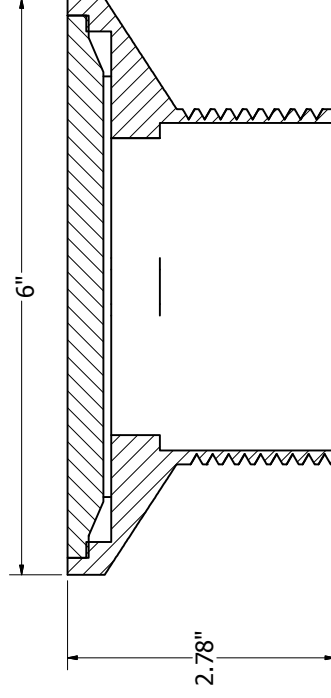

METAL SPUD W/STRAINER FOR DRAIN BODIES

SPUD MADE OF BRASS
STRAINER MADE OF BRASS WITH NICKEL BRONZE

SECTION A-A
SCALE 1

PHONE NUMBER
1-800-355-6637
FAX NUMBER
1-800-462-6991
SCALE
1 : 1
DATE
4-14-11
SHEET
1 OF 1
DRAWN BY
ASHLEY KRALOVEC

PART NO.	D60963
SIZE	3-1/2"
STRAINER	6" NB