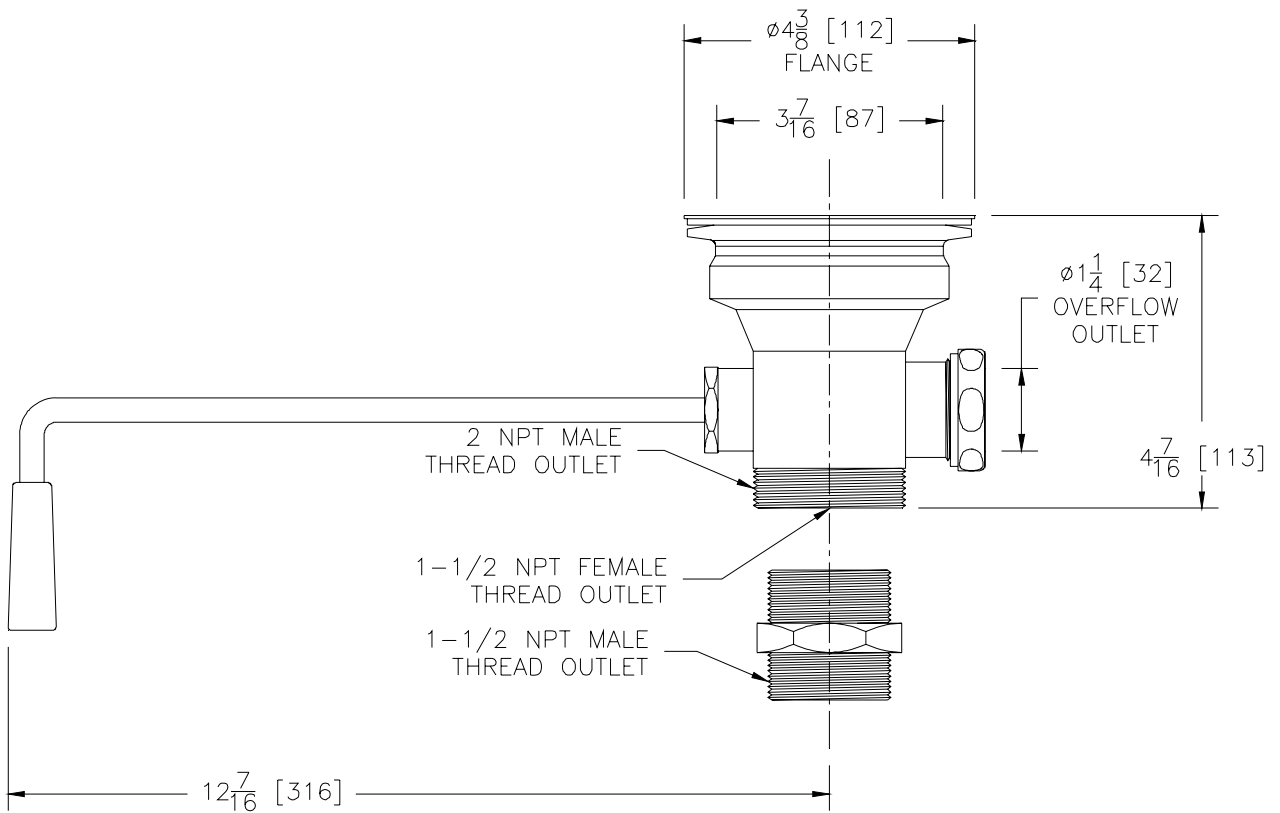

TWIST DRAIN Z89600

TAG _____

Engineering Specifications: Zurn AquaSpec® Z89600

Chrome plated cast brass twist drain for 3-1/2" [89mm] sink opening. Unit is furnished with a slip nut and blind cap for 1-1/4" [32mm] overflow outlet. Standard 2" NPT male outlet or can adapt to 1-1/2" NPT male outlet with provided nipple.